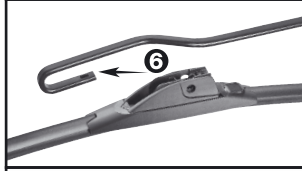

PINCH TAB BUTTON

19mm
SIDE PIN

22mm
SIDE PIN

BAYONET

SLIDE BUTTON

IS2420

HOOK

A

PINCH TAB

B

22mm
PUSH BUTTON

B

19mm
PUSH BUTTON

B

IS2420