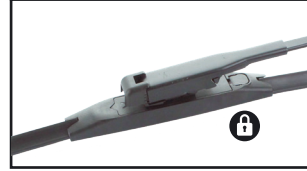

PINCH TAB BUTTON

19mm
SIDE PIN

22mm
SIDE PIN

BAYONET

SLIDE BUTTON

IS2420

HOOK

A

PINCH TAB

B

22mm
PUSH BUTTON

B

19mm
PUSH BUTTON

B

IS2420