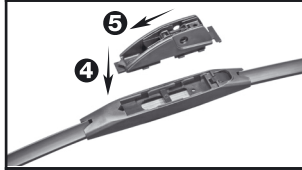

PINCH TAB BUTTON

19mm
SIDE PIN

22mm
SIDE PIN

BAYONET

SLIDE BUTTON

IS2420

HOOK

A

PINCH TAB

B

22mm
PUSH BUTTON

B

19mm
PUSH BUTTON

B

IS2420