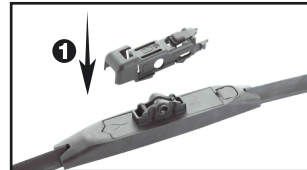

PINCH TAB BUTTON

19mm
SIDE PIN

22mm
SIDE PIN

BAYONET

SLIDE BUTTON

IS2420

HOOK

A

PINCH TAB

B

22mm
PUSH BUTTON

B

19mm
PUSH BUTTON

B

IS2420