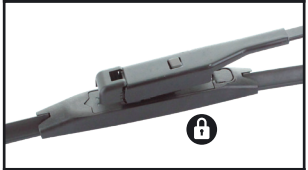

PINCH TAB BUTTON

19mm
SIDE PIN

22mm
SIDE PIN

BAYONET

SLIDE BUTTON

IS2420

HOOK

A

PINCH TAB

B

22mm
PUSH BUTTON

B

19mm
PUSH BUTTON

B

IS2420