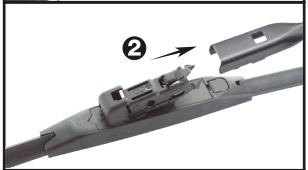

PINCH TAB BUTTON

19mm
SIDE PIN

22mm
SIDE PIN

BAYONET

SLIDE BUTTON

IS2420

HOOK

A

PINCH TAB

B

22mm
PUSH BUTTON

B

19mm
PUSH BUTTON

B

IS2420