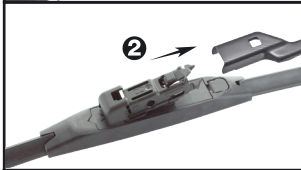

PINCH TAB BUTTON

19mm
SIDE PIN

22mm
SIDE PIN

BAYONET

SLIDE BUTTON

IS2420

HOOK

A

PINCH TAB

B

22mm
PUSH BUTTON

B

19mm
PUSH BUTTON

B

IS2420