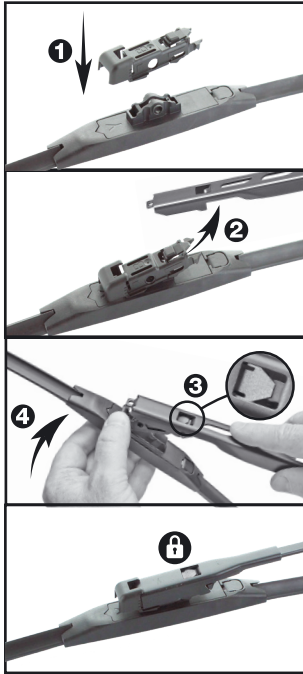

PINCH TAB BUTTON

19mm
SIDE PIN

22mm
SIDE PIN

BAYONET

SLIDE BUTTON

IS2420

HOOK

A

PINCH TAB

B

22mm
PUSH BUTTON

B

19mm
PUSH BUTTON

B

IS2420