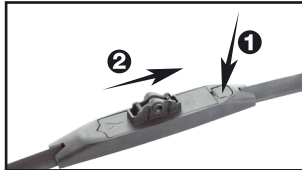

PINCH TAB BUTTON

19mm
SIDE PIN

22mm
SIDE PIN

BAYONET

SLIDE BUTTON

IS2420

HOOK

A

PINCH TAB

B

22mm
PUSH BUTTON

B

19mm
PUSH BUTTON

B

IS2420