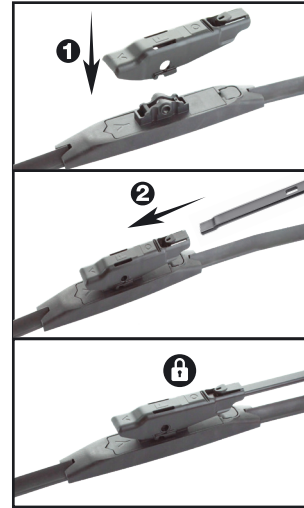

PINCH TAB BUTTON

19mm
SIDE PIN

22mm
SIDE PIN

BAYONET

SLIDE BUTTON

IS2420

HOOK

A

PINCH TAB

B

22mm
PUSH BUTTON

B

19mm
PUSH BUTTON

B

IS2420