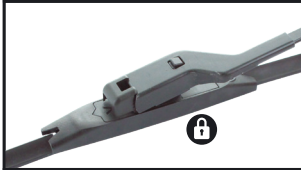

PINCH TAB BUTTON

19mm
SIDE PIN

22mm
SIDE PIN

BAYONET

SLIDE BUTTON

IS2420

HOOK

A

PINCH TAB

B

22mm
PUSH BUTTON

B

19mm
PUSH BUTTON

B

IS2420