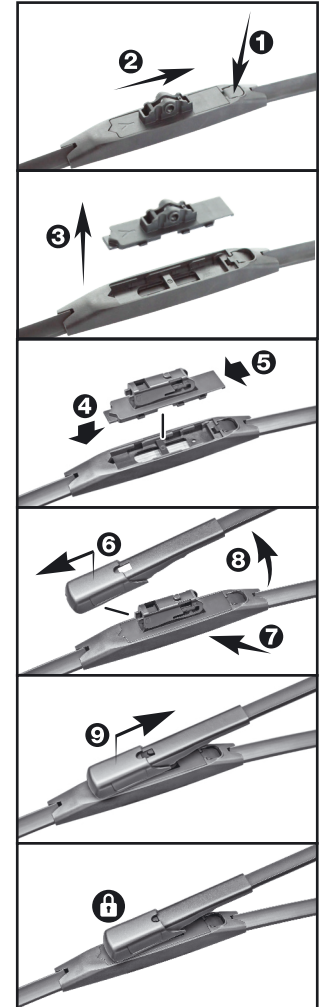

PINCH TAB BUTTON

19mm
SIDE PIN

22mm
SIDE PIN

BAYONET

SLIDE BUTTON

IS2420

HOOK

A

PINCH TAB

B

22mm
PUSH BUTTON

B

19mm
PUSH BUTTON

B

IS2420