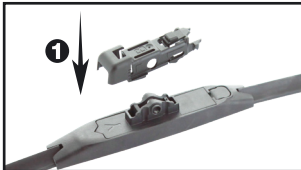

PINCH TAB BUTTON

19mm
SIDE PIN

22mm
SIDE PIN

BAYONET

SLIDE BUTTON

IS2420

HOOK

A

PINCH TAB

B

22mm
PUSH BUTTON

B

19mm
PUSH BUTTON

B

IS2420