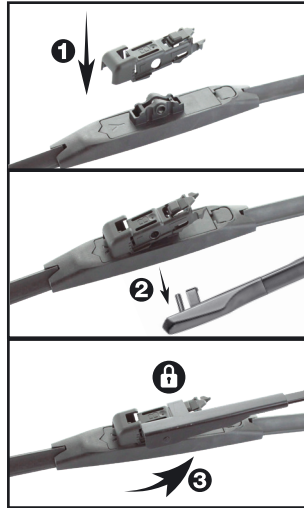

PINCH TAB BUTTON

19mm
SIDE PIN

22mm
SIDE PIN

BAYONET

SLIDE BUTTON

IS2420

HOOK

A

PINCH TAB

B

22mm
PUSH BUTTON

B

19mm
PUSH BUTTON

B

IS2420