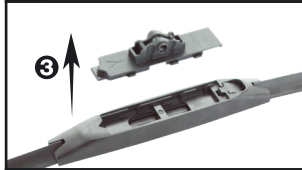

PINCH TAB BUTTON

19mm
SIDE PIN

22mm
SIDE PIN

BAYONET

SLIDE BUTTON

IS2420

HOOK

A

PINCH TAB

B

22mm
PUSH BUTTON

B

19mm
PUSH BUTTON

B

IS2420