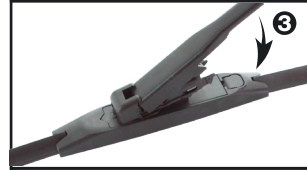

PINCH TAB BUTTON

19mm
SIDE PIN

22mm
SIDE PIN

BAYONET

SLIDE BUTTON

IS2420

HOOK

A

PINCH TAB

B

22mm
PUSH BUTTON

B

19mm
PUSH BUTTON

B

IS2420