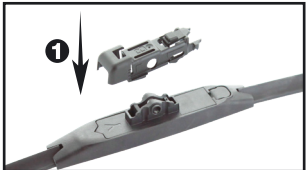

PINCH TAB BUTTON

19mm
SIDE PIN

22mm
SIDE PIN

BAYONET

SLIDE BUTTON

IS2420

HOOK

A

PINCH TAB

B

22mm
PUSH BUTTON

B

19mm
PUSH BUTTON

B

IS2420