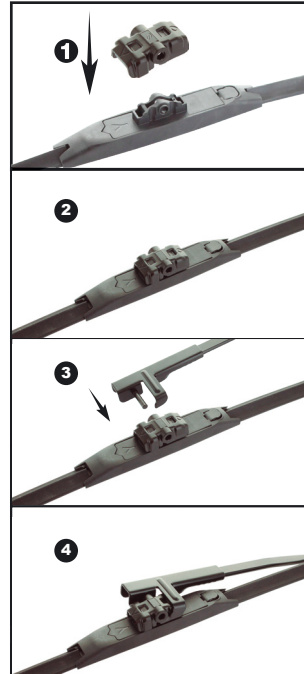

PINCH TAB BUTTON

19mm
SIDE PIN

22mm
SIDE PIN

BAYONET

SLIDE BUTTON

IS2420

HOOK

A

PINCH TAB

B

22mm
PUSH BUTTON

B

19mm
PUSH BUTTON

B

IS2420