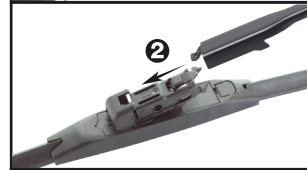

PINCH TAB BUTTON

19mm
SIDE PIN

22mm
SIDE PIN

BAYONET

SLIDE BUTTON

IS2420

HOOK

A

PINCH TAB

B

22mm
PUSH BUTTON

B

19mm
PUSH BUTTON

B

IS2420