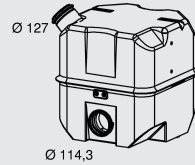

Manufacturers part numbers are quoted for reference only

**Type**

Euro III  
03/2004 →  
18/19 ton.  
23,8/25,7 ton.

R500, R580

**DC16**  
15,6 ltr.  
368 KW/500 HP  
426 KW/580 HP

**Front pipe**

**68279**  
1488557  
DC 16  
▶CHno 2002333 SSS  
▶CHno 5106746 SNL  
▶CHno 9092530 SAN

**Silencer**

**68336**  
1497013  
1387823

**Tail pipe**

**68718**  
1510575  
2010137 ▶CHno 2014271 SSS  
5128410 ▶CHno 5139835 SNL  
9102003 ▶CHno 9106792 SAN

**68717**  
1483281  
1445925  
1445905  
▶CHno 2010136 SSS  
▶CHno 5128409 SNL  
▶CHno 9102002 SAN