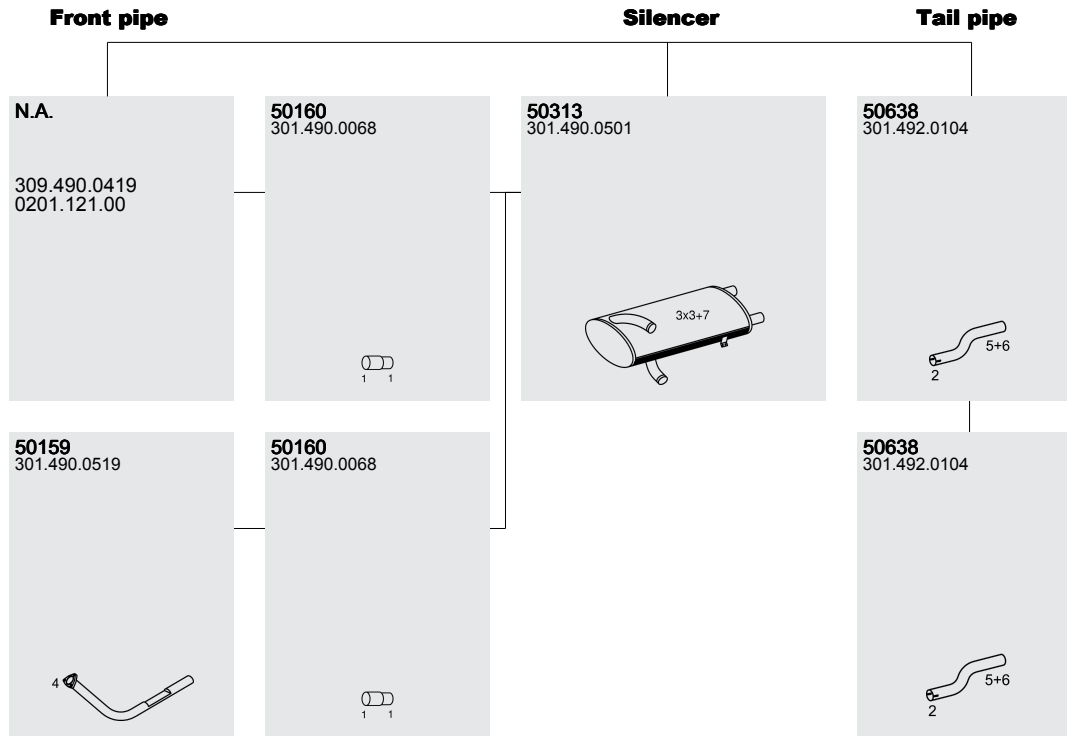

Manufacturers part numbers are quoted for reference only

Type	Baumuster
O 303	301.204 301.214
WB 5623	301.224 301.234
Built by Mercedes	301.264 301.274
▶CHno 039.438	
Not built by Mercedes	
▶CHno 039.676	

Mounting Parts

1. 99770 071.555.070.501	2. 99773 071.555.073.500	3. 50809 381.492.0082 301.492.0382 0201.175.00	4. 50903 302.490.0080 442.492.0080	5. 50910 384.987.7140 001.987.9640 001.987.5340	6. 50802 301.492.0040	7. 50991

Horizontal
LHD
Standard