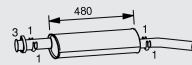

Manufacturers part numbers are quoted for reference only

Type

Euro 3
03/94 → 04/02

T8A (DJ5T)
2,5 ltr.
4 cyl.
76 KW/103 HP

Front pipe

33340
170575

Cat.

Silencer

33307
173175
173173

Excl. Combi

Tail pipe

33325
1726ER
1726P3
1726P4
Excl. Combi

33338
1731J5
1731J6

Combi

Mounting Parts

1.
33807
175592