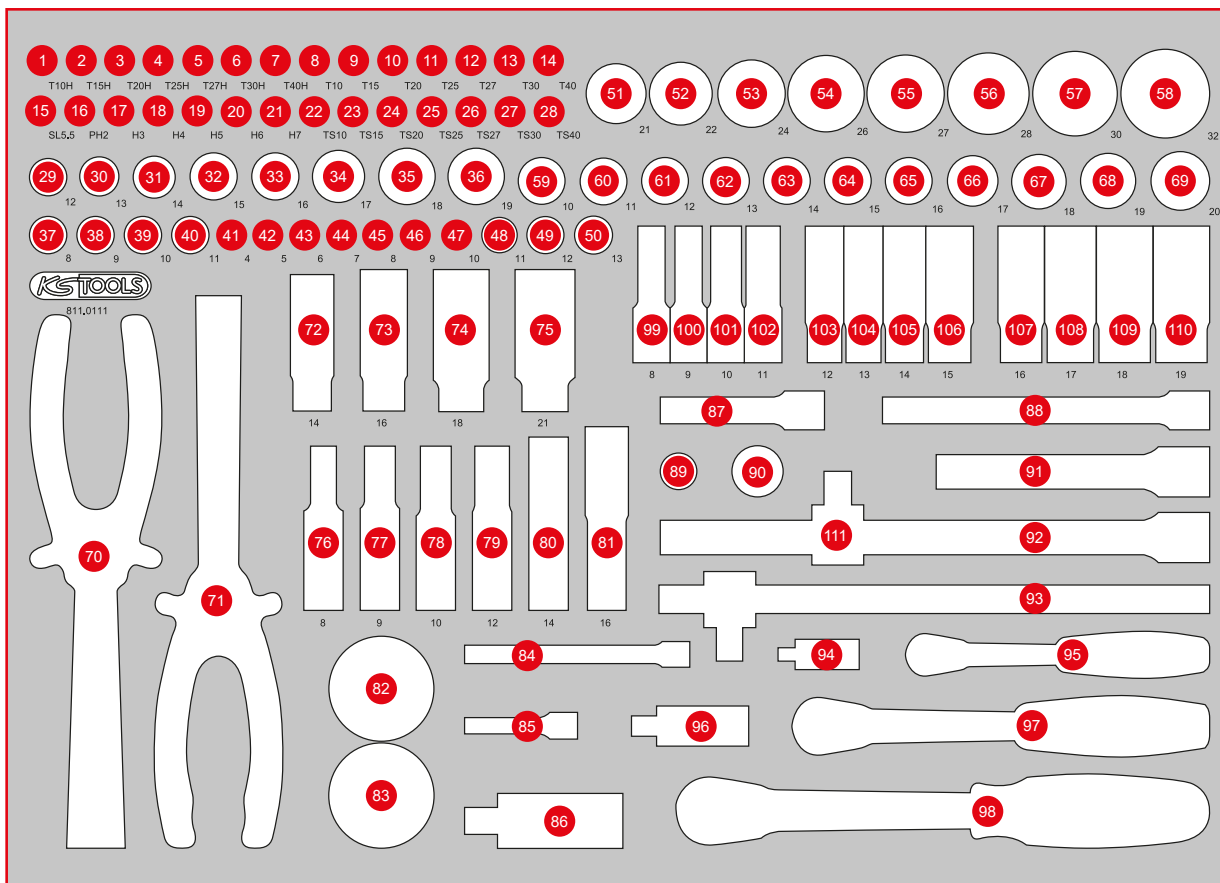

Pos.	Code	Bezeichnung	Teilligkeit	Pos.	Code	Bezeichnung	Teilligkeit	Pos.	Code	Bezeichnung	Teilligkeit
57	917.1230	1/2" Sechskant-Stecknuss, 30 mm	1	77	500.7302	3/8" Glühkerzen-Gelenknüsse, kurz, 75 mm, 9 mm	1	93	911.1204	1/2" T-Griff mit Gleitstück, 250 mm	1
58	917.1232	1/2" Sechskant-Stecknuss, 32 mm	1	78	500.7303	3/8" Glühkerzen-Gelenknüsse, kurz, 75 mm, 10 mm	1	94	911.1450	1/4" Kardangelen	1
59	917.1210	1/2" Sechskant-Stecknuss, 10 mm	1	79	500.7304	3/8" Glühkerzen-Gelenknüsse, kurz, 75 mm, 12 mm	1	95	920.1490	1/4" SlimPOWER Umschaltknarre, 72 Zahn	1
60	917.1211	1/2" Sechskant-Stecknuss, 11 mm	1	80	500.7305	3/8" Glühkerzen-Gelenknüsse, kurz, 75 mm, 14 mm	1	96	911.3850	3/8" Kardangelen	1
61	917.1212	1/2" Sechskant-Stecknuss, 12 mm	1	81	500.7306	3/8" Glühkerzen-Gelenknüsse, kurz, 75 mm, 16 mm	1	97	920.3890	3/8" SlimPOWER Umschaltknarre, 72 Zahn	1
62	917.1213	1/2" Sechskant-Stecknuss, 13 mm	1	82	914.1410	1/4" Mini-Hand-Umschaltknarre, 72 Zahn	1	98	920.1290	1/2" SlimPOWER Umschaltknarre, 72 Zahn	1
63	917.1214	1/2" Sechskant-Stecknuss, 14 mm	1	83	914.3810	3/8" Mini-Hand-Umschaltknarre, 72 Zahn	1	99	917.3828	3/8" Sechskant-Stecknuss, lang, 8 mm	1
64	917.1215	1/2" Sechskant-Stecknuss, 15 mm	1	84	911.1424	1/4" Verlängerung mit Antriebssechskant, 100 mm	1	100	917.3829	3/8" Sechskant-Stecknuss, lang, 9 mm	1
65	917.1216	1/2" Sechskant-Stecknuss, 16 mm	1	85	911.1423	1/4" Verlängerung mit Antriebssechskant, 50 mm	1	101	917.3830	3/8" Sechskant-Stecknuss, lang, 10 mm	1
66	917.1217	1/2" Sechskant-Stecknuss, 17 mm	1	86	911.1250	1/2" Kardangelen	1	102	917.3831	3/8" Sechskant-Stecknuss, lang, 11 mm	1
67	917.1218	1/2" Sechskant-Stecknuss, 18 mm	1	87	911.3801	3/8" Verlängerung mit Rändelung, 75 mm	1	103	917.3832	3/8" Sechskant-Stecknuss, lang, 12 mm	1
68	917.1219	1/2" Sechskant-Stecknuss, 19 mm	1	88	911.3802	3/8" Verlängerung mit Rändelung, 150 mm	1	104	917.3833	3/8" Sechskant-Stecknuss, lang, 13 mm	1
69	917.1220	1/2" Sechskant-Stecknuss, 20 mm	1	89	911.3897	3/8" Reduzieradapter, 3/8" F x 1/4" M	1	105	917.3834	3/8" Sechskant-Stecknuss, lang, 14 mm	1
70	500.7310	Glühkerzenstecker-Zange, abgewinkelt, 235 mm	1	90	911.3826	3/8" Gleitstück/Reduzieradapter, 1/2" F x 3/8" M	1	106	917.3835	3/8" Sechskant-Stecknuss, lang, 15 mm	1
71	500.7330	Glühkerzenstecker-Zange, 265 mm	1	91	911.1202	1/2" Verlängerung, 125 mm	1	107	917.3836	3/8" Sechskant-Stecknuss, lang, 16 mm	1
72	911.3990	3/8" Spezial-Zündkerzen-Stecknuss, dünnwandig, 14 mm	1	92	911.1203	1/2" Verlängerung, 250 mm	1	108	917.3837	3/8" Sechskant-Stecknuss, lang, 17 mm	1
73	911.3804	3/8" Zündkerzen-Stecknuss, 16 mm	1					109	917.3838	3/8" Sechskant-Stecknuss, lang, 18 mm	1
74	911.3823	3/8" Zündkerzen-Stecknuss, 18 mm	1					110	917.3839	3/8" Sechskant-Stecknuss, lang, 19 mm	1
75	911.3805	3/8" Zündkerzen-Stecknuss, 21 mm	1					111	911.1207	3/8" Gleitstück/Vergrößerungsadapter, 3/8" F x 1/2" M	1
76	500.7301	3/8" Glühkerzen-Gelenknüsse, kurz, 75 mm, 8 mm	1