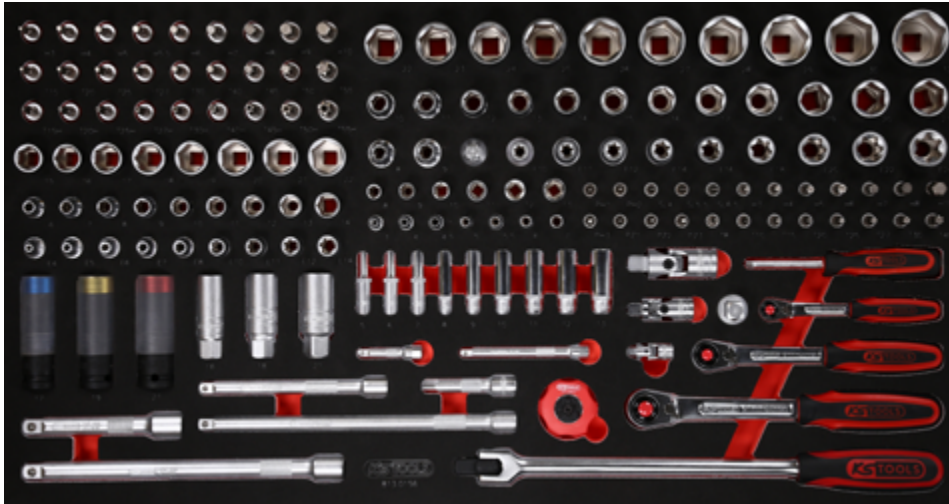

813.0156

**L** 1/4" + 3/8" + 1/2" Socket spanner set

1PCS  
156

755 x 398  
P25

Pos.	Code	Description	pcs	Pos.	Code	Description	pcs	Pos.	Code	Description	pcs
1	911.3863	3/8" Bit socket hexagon, 3 mm	1	27	911.3969	3/8" Bit socket Torx tamperproof, TB55	1	53	911.4321	3/8" Torx E Socket, E14	1
2	911.3864	3/8" Bit socket hexagon, 4 mm	1	28	917.3815	3/8" Hexagonal socket, 15 mm	1	54	917.1222	1/2" Hexagonal socket, 22 mm	1
3	911.3865	3/8" Bit socket hexagon, 5 mm	1	29	917.3816	3/8" Hexagonal socket, 16 mm	1	55	917.1223	1/2" Hexagonal socket, 23 mm	1
4	911.38655	3/8" Bit socket hexagon, 5,5 mm	1	30	917.3817	3/8" Hexagonal socket, 17 mm	1	56	917.1224	1/2" Hexagonal socket, 24 mm	1
5	911.3866	3/8" Bit socket hexagon, 6 mm	1	31	917.3818	3/8" Hexagonal socket, 18 mm	1	57	917.1342	1/2" Hexagonal socket, 25 mm	1
6	911.3867	3/8" Bit socket hexagon, 7 mm	1	32	917.3819	3/8" Hexagonal socket, 19 mm	1	58	917.1343	1/2" Hexagonal socket, 26 mm	1
7	911.3868	3/8" Bit socket hexagon, 8 mm	1	33	917.3820	3/8" Hexagonal socket, 20 mm	1	59	917.1227	1/2" Hexagonal socket, 27 mm	1
8	917.3969	3/8" Bit socket hexagon, 9 mm	1	34	917.3821	3/8" Hexagonal socket, 21 mm	1	60	917.1344	1/2" Hexagonal socket, 28 mm	1
9	917.3857	3/8" Bit socket hexagon, 10 mm	1	35	917.3822	3/8" Hexagonal socket, 22 mm	1	61	917.1345	1/2" Hexagonal socket, 29 mm	1
10	911.3869	3/8" Bit socket Torx, T15	1	36	917.3806	3/8" Hexagonal socket, 6 mm	1	62	917.1230	1/2" Hexagonal socket, 30 mm	1
11	911.3870	3/8" Bit socket Torx, T20	1	37	917.3807	3/8" Hexagonal socket, 7 mm	1	63	917.1232	1/2" Hexagonal socket, 32 mm	1
12	911.3871	3/8" Bit socket Torx, T25	1	38	917.3808	3/8" Hexagonal socket, 8 mm	1	64	917.1210	1/2" Hexagonal socket, 10 mm	1
13	911.3872	3/8" Bit socket Torx, T27	1	39	917.3809	3/8" Hexagonal socket, 9 mm	1	65	917.1211	1/2" Hexagonal socket, 11 mm	1
14	911.3873	3/8" Bit socket Torx, T30	1	40	917.3810	3/8" Hexagonal socket, 10 mm	1	66	917.1212	1/2" Hexagonal socket, 12 mm	1
15	911.3874	3/8" Bit socket Torx, T40	1	41	917.3811	3/8" Hexagonal socket, 11 mm	1	67	917.1213	1/2" Hexagonal socket, 13 mm	1
16	911.3885	3/8" Bit socket Torx, T45	1	42	917.3812	3/8" Hexagonal socket, 12 mm	1	68	917.1214	1/2" Hexagonal socket, 14 mm	1
17	911.3884	3/8" Bit socket Torx, T50	1	43	917.3813	3/8" Hexagonal socket, 13 mm	1	69	917.1215	1/2" Hexagonal socket, 15 mm	1
18	911.3888	3/8" Bit socket Torx, T55	1	44	917.3814	3/8" Hexagonal socket, 14 mm	1	70	917.1216	1/2" Hexagonal socket, 16 mm	1
19	911.3961	3/8" Bit socket Torx tamperproof, TB15	1	45	911.4338	3/8" Torx E Socket, E4	1	71	917.1217	1/2" Hexagonal socket, 17 mm	1
20	911.3962	3/8" Bit socket Torx tamperproof, TB20	1	46	911.4339	3/8" Torx E Socket, E5	1	72	917.1218	1/2" Hexagonal socket, 18 mm	1
21	911.3963	3/8" Bit socket Torx tamperproof, TB25	1	47	911.4340	3/8" Torx E Socket, E6	1	73	917.1219	1/2" Hexagonal socket, 19 mm	1
22	911.3964	3/8" Bit socket Torx tamperproof, TB27	1	48	911.4341	3/8" Torx E Socket, E7	1	74	917.1220	1/2" Hexagonal socket, 20 mm	1
23	911.3965	3/8" Bit socket Torx tamperproof, TB30	1	49	911.4342	3/8" Torx E Socket, E8	1	75	917.1221	1/2" Hexagonal socket, 21 mm	1
24	911.3966	3/8" Bit socket Torx tamperproof, TB40	1	50	911.4318	3/8" Torx E Socket, E10	1	76	917.1340	1/2" Hexagonal socket, 8 mm	1
25	911.3967	3/8" Bit socket Torx tamperproof, TB45	1	51	911.4319	3/8" Torx E Socket, E11	1	77	917.1341	1/2" Hexagonal socket, 9 mm	1
26	911.3968	3/8" Bit socket Torx tamperproof, TB50	1	52	911.4320	3/8" Torx E Socket, E12	1	78	911.1233	1/2" Reducing adaptor, 1/2" F x 3/8" M	1