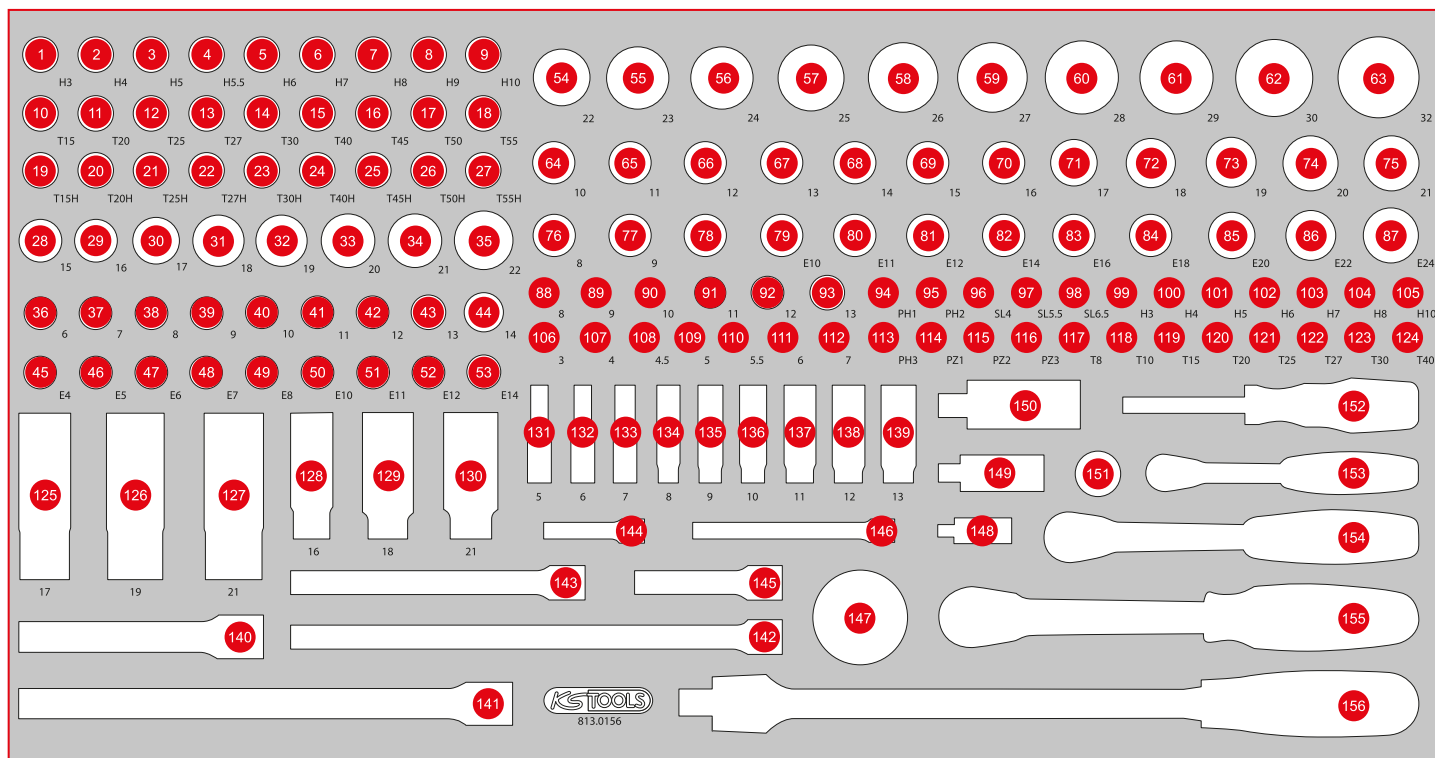

813.0156

**L** 1/4" + 3/8" + 1/2" Socket spanner set

1PCS  
156

755 x 398  
P25

Pos.	Code	Description	pcs	Pos.	Code	Description	pcs	Pos.	Code	Description	pcs
1	911.3863	3/8" Bit socket hexagon, 3 mm	1	27	911.3969	3/8" Bit socket Torx tamperproof, TB55	1	53	911.4321	3/8" Torx E Socket, E14	1
2	911.3864	3/8" Bit socket hexagon, 4 mm	1	28	917.3815	3/8" Hexagonal socket, 15 mm	1	54	917.1222	1/2" Hexagonal socket, 22 mm	1
3	911.3865	3/8" Bit socket hexagon, 5 mm	1	29	917.3816	3/8" Hexagonal socket, 16 mm	1	55	917.1223	1/2" Hexagonal socket, 23 mm	1
4	911.38655	3/8" Bit socket hexagon, 5,5 mm	1	30	917.3817	3/8" Hexagonal socket, 17 mm	1	56	917.1224	1/2" Hexagonal socket, 24 mm	1
5	911.3866	3/8" Bit socket hexagon, 6 mm	1	31	917.3818	3/8" Hexagonal socket, 18 mm	1	57	917.1342	1/2" Hexagonal socket, 25 mm	1
6	911.3867	3/8" Bit socket hexagon, 7 mm	1	32	917.3819	3/8" Hexagonal socket, 19 mm	1	58	917.1343	1/2" Hexagonal socket, 26 mm	1
7	911.3868	3/8" Bit socket hexagon, 8 mm	1	33	917.3820	3/8" Hexagonal socket, 20 mm	1	59	917.1227	1/2" Hexagonal socket, 27 mm	1
8	917.3969	3/8" Bit socket hexagon, 9 mm	1	34	917.3821	3/8" Hexagonal socket, 21 mm	1	60	917.1344	1/2" Hexagonal socket, 28 mm	1
9	917.3857	3/8" Bit socket hexagon, 10 mm	1	35	917.3822	3/8" Hexagonal socket, 22 mm	1	61	917.1345	1/2" Hexagonal socket, 29 mm	1
10	911.3869	3/8" Bit socket Torx, T15	1	36	917.3806	3/8" Hexagonal socket, 6 mm	1	62	917.1230	1/2" Hexagonal socket, 30 mm	1
11	911.3870	3/8" Bit socket Torx, T20	1	37	917.3807	3/8" Hexagonal socket, 7 mm	1	63	917.1232	1/2" Hexagonal socket, 32 mm	1
12	911.3871	3/8" Bit socket Torx, T25	1	38	917.3808	3/8" Hexagonal socket, 8 mm	1	64	917.1210	1/2" Hexagonal socket, 10 mm	1
13	911.3872	3/8" Bit socket Torx, T27	1	39	917.3809	3/8" Hexagonal socket, 9 mm	1	65	917.1211	1/2" Hexagonal socket, 11 mm	1
14	911.3873	3/8" Bit socket Torx, T30	1	40	917.3810	3/8" Hexagonal socket, 10 mm	1	66	917.1212	1/2" Hexagonal socket, 12 mm	1
15	911.3874	3/8" Bit socket Torx, T40	1	41	917.3811	3/8" Hexagonal socket, 11 mm	1	67	917.1213	1/2" Hexagonal socket, 13 mm	1
16	911.3885	3/8" Bit socket Torx, T45	1	42	917.3812	3/8" Hexagonal socket, 12 mm	1	68	917.1214	1/2" Hexagonal socket, 14 mm	1
17	911.3884	3/8" Bit socket Torx, T50	1	43	917.3813	3/8" Hexagonal socket, 13 mm	1	69	917.1215	1/2" Hexagonal socket, 15 mm	1
18	911.3888	3/8" Bit socket Torx, T55	1	44	917.3814	3/8" Hexagonal socket, 14 mm	1	70	917.1216	1/2" Hexagonal socket, 16 mm	1
19	911.3961	3/8" Bit socket Torx tamperproof, TB15	1	45	911.4338	3/8" Torx E Socket, E4	1	71	917.1217	1/2" Hexagonal socket, 17 mm	1
20	911.3962	3/8" Bit socket Torx tamperproof, TB20	1	46	911.4339	3/8" Torx E Socket, E5	1	72	917.1218	1/2" Hexagonal socket, 18 mm	1
21	911.3963	3/8" Bit socket Torx tamperproof, TB25	1	47	911.4340	3/8" Torx E Socket, E6	1	73	917.1219	1/2" Hexagonal socket, 19 mm	1
22	911.3964	3/8" Bit socket Torx tamperproof, TB27	1	48	911.4341	3/8" Torx E Socket, E7	1	74	917.1220	1/2" Hexagonal socket, 20 mm	1
23	911.3965	3/8" Bit socket Torx tamperproof, TB30	1	49	911.4342	3/8" Torx E Socket, E8	1	75	917.1221	1/2" Hexagonal socket, 21 mm	1
24	911.3966	3/8" Bit socket Torx tamperproof, TB40	1	50	911.4318	3/8" Torx E Socket, E10	1	76	917.1340	1/2" Hexagonal socket, 8 mm	1
25	911.3967	3/8" Bit socket Torx tamperproof, TB45	1	51	911.4319	3/8" Torx E Socket, E11	1	77	917.1341	1/2" Hexagonal socket, 9 mm	1
26	911.3968	3/8" Bit socket Torx tamperproof, TB50	1	52	911.4320	3/8" Torx E Socket, E12	1	78	911.1233	1/2" Reducing adaptor, 1/2" F x 3/8" M	1