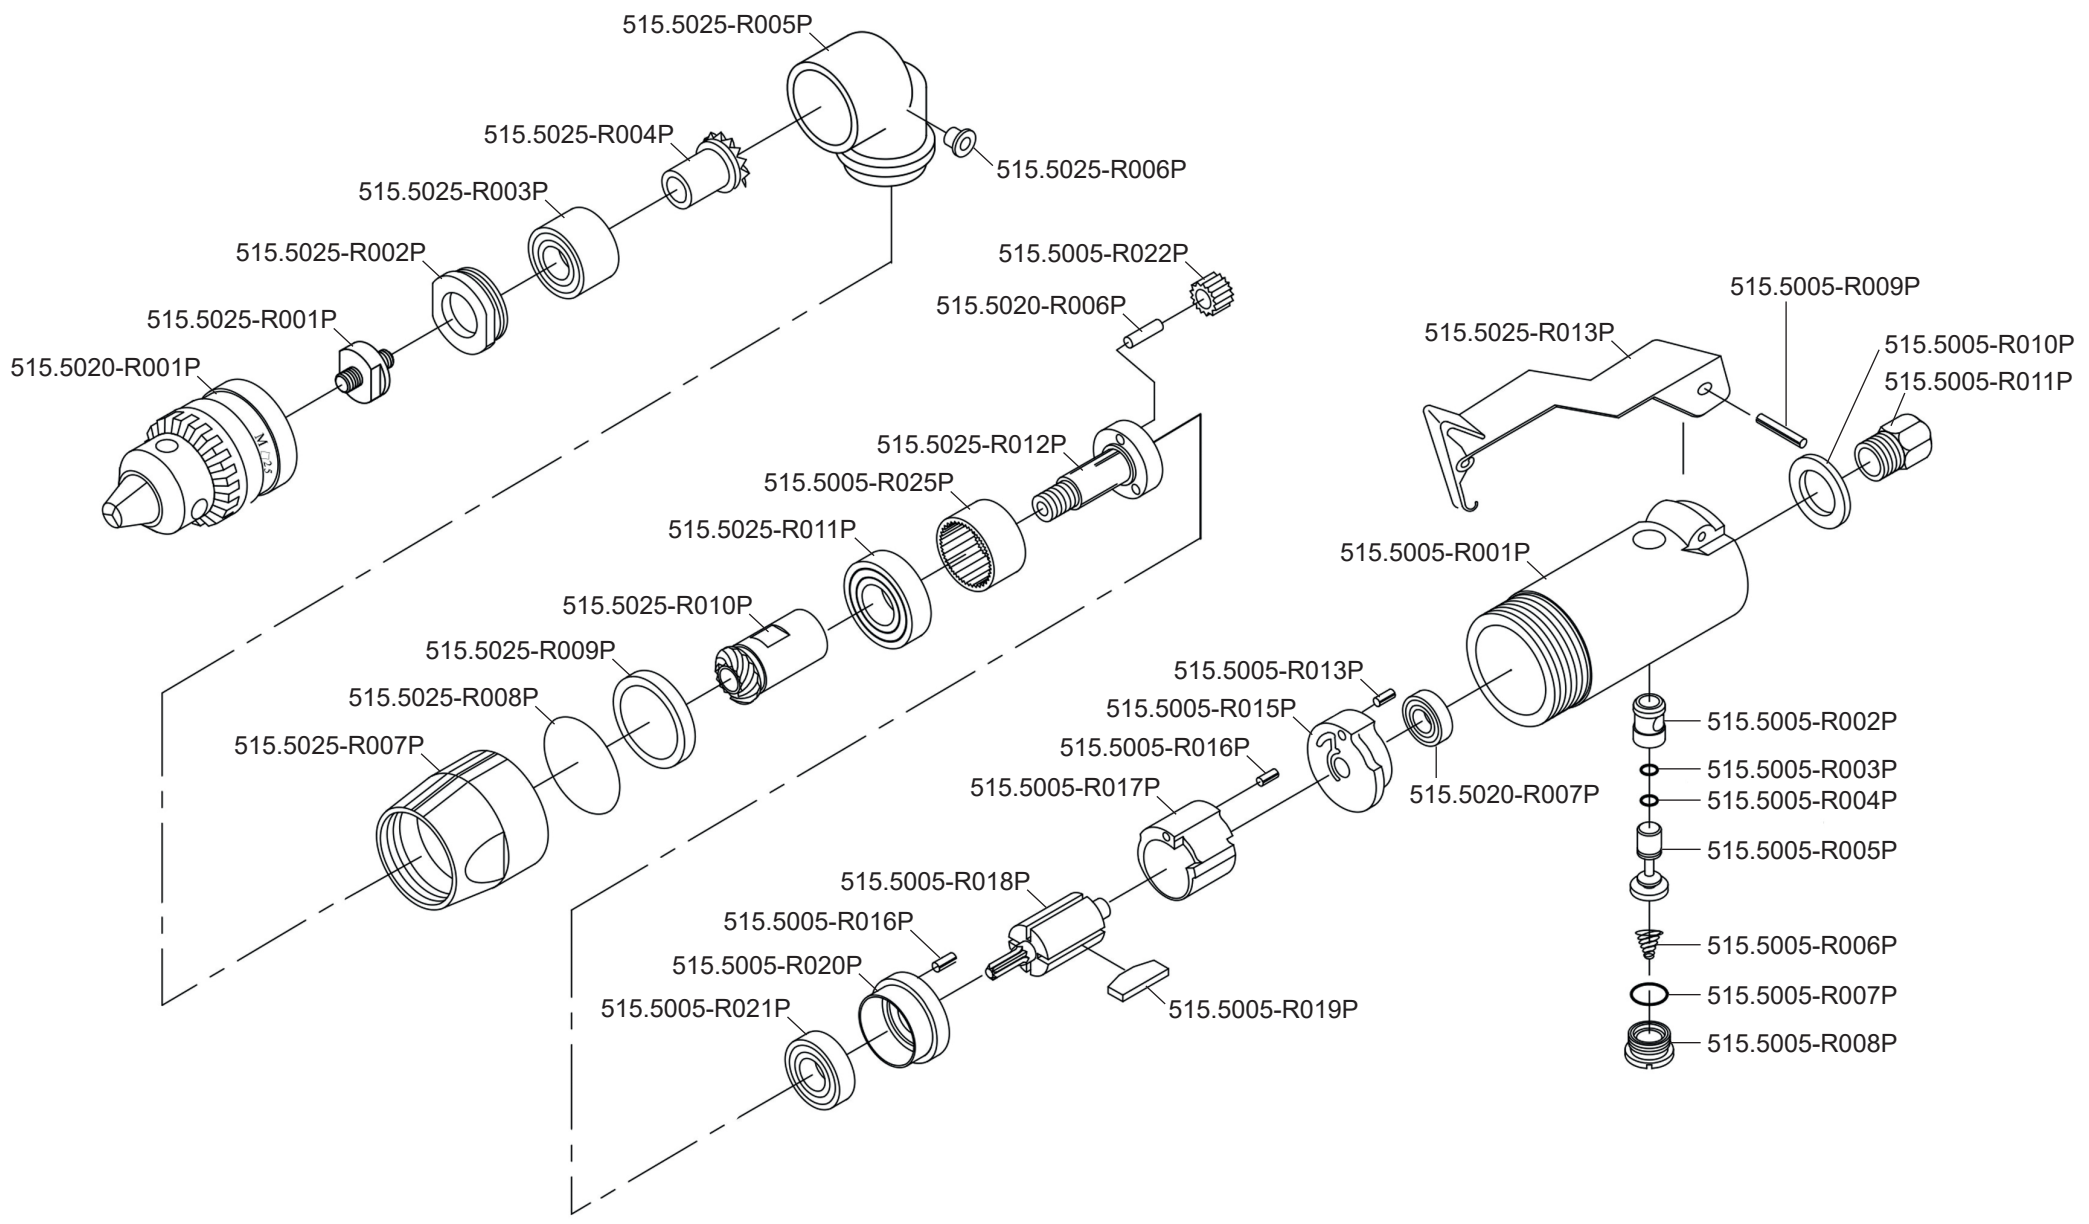

Art. 515.5025

Art. 515.5025

Art.-Nr.	Description	Beschreibung	Menge Qty.
515.5005-R001P	Motor Housing	Motorgehäuse	1
515.5005-R002P	Valve Bushing	Ventilbuchse	1
515.5005-R003P	O-Ring	O-Ring	1
515.5005-R004P	O-Ring	O-Ring	1
515.5005-R005P	Throttle Valve	Drosselklappe	1
515.5005-R006P	Valve Spring	Ventilfeder	1
515.5005-R007P	O-Ring	O-Ring	1
515.5005-R008P	Valve Screw	Ventilschraube	1
515.5005-R009P	Spring Pin	Splint für Gashebel	1
515.5005-R010P	Exhaust Sleeve	Abgashülse	1
515.5005-R011P	Inlet Bushing	Einlassbuchse	1
515.5005-R013P	Spring Pin	Splint	1
515.5005-R015P	Rear End Plate	Hintere Abdeckung	1
515.5005-R016P	Spring Pin	Spannstift	2
515.5005-R017P	Cylinder	Zylinder	1
515.5005-R018P	Rotor	Rotor	1
515.5005-R019P	Rotor Blade	Rotorblatt	4
515.5005-R020P	Front End Plate	Vordere Abdeckung	1
515.5005-R021P	Ball Bearing	Kugellager	1

Art.-Nr.	Description	Beschreibung	Menge Qty.
515.5005-R022P	Planet Gear	Zahnrad für Planetengetriebe	3
515.5005-R025P	Internal Gear	Getriebering Innenverzahnt	1
515.5020-R001P	Chuck	Bohrfutter 1/4"	1
515.5020-R006P	Planet Pin	Bolzen	3
515.5020-R007P	Bearing	Kugellager	1
515.5020-R009P	Chuck Key	Bohrfutterschlüssel	1
515.5025-R001P	Spindle	Bohrfutteraufnahme	1
515.5025-R002P	Lock Nut	Spannmutter	1
515.5025-R003P	Bearing	Kugellager	1
515.5025-R004P	Pinion Gear	Zahnrad	1
515.5025-R005P	Angle Head Housing	Winkelkopfgehäuse	1
515.5025-R006P	Oil Plug	Ölschraube	1
515.5025-R007P	Motor Clamp	Spannmutter	1
515.5025-R008P	O-Ring	O-Ring	1
515.5025-R009P	Pinion Gear Washer	Zahnscheibe	1
515.5025-R010P	Spindle Gear	Getriebespindel	1
515.5025-R011P	Bearing	Kugellager	1
515.5025-R012P	Planet Spindel	Planetengetriebe	1
515.5025-R013P	Throttle Lever	Gashebel	1