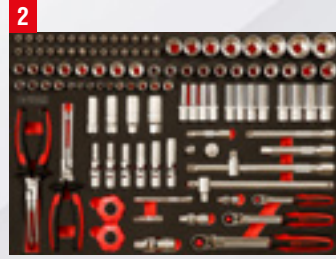

**Paper roll holder** included

**Can holder** included

**SCS ERGOTORQUEPLUS SCREWDRIVER SET, 41 PCS**

**SCS 1/4" +3/8" +1/2" SOCKET WRENCH SET, 111 PCS**

**SCS 1/2" SOCKET WRENCH SET, 111 PCS**

**SCS KEY SET, 41 PCS**