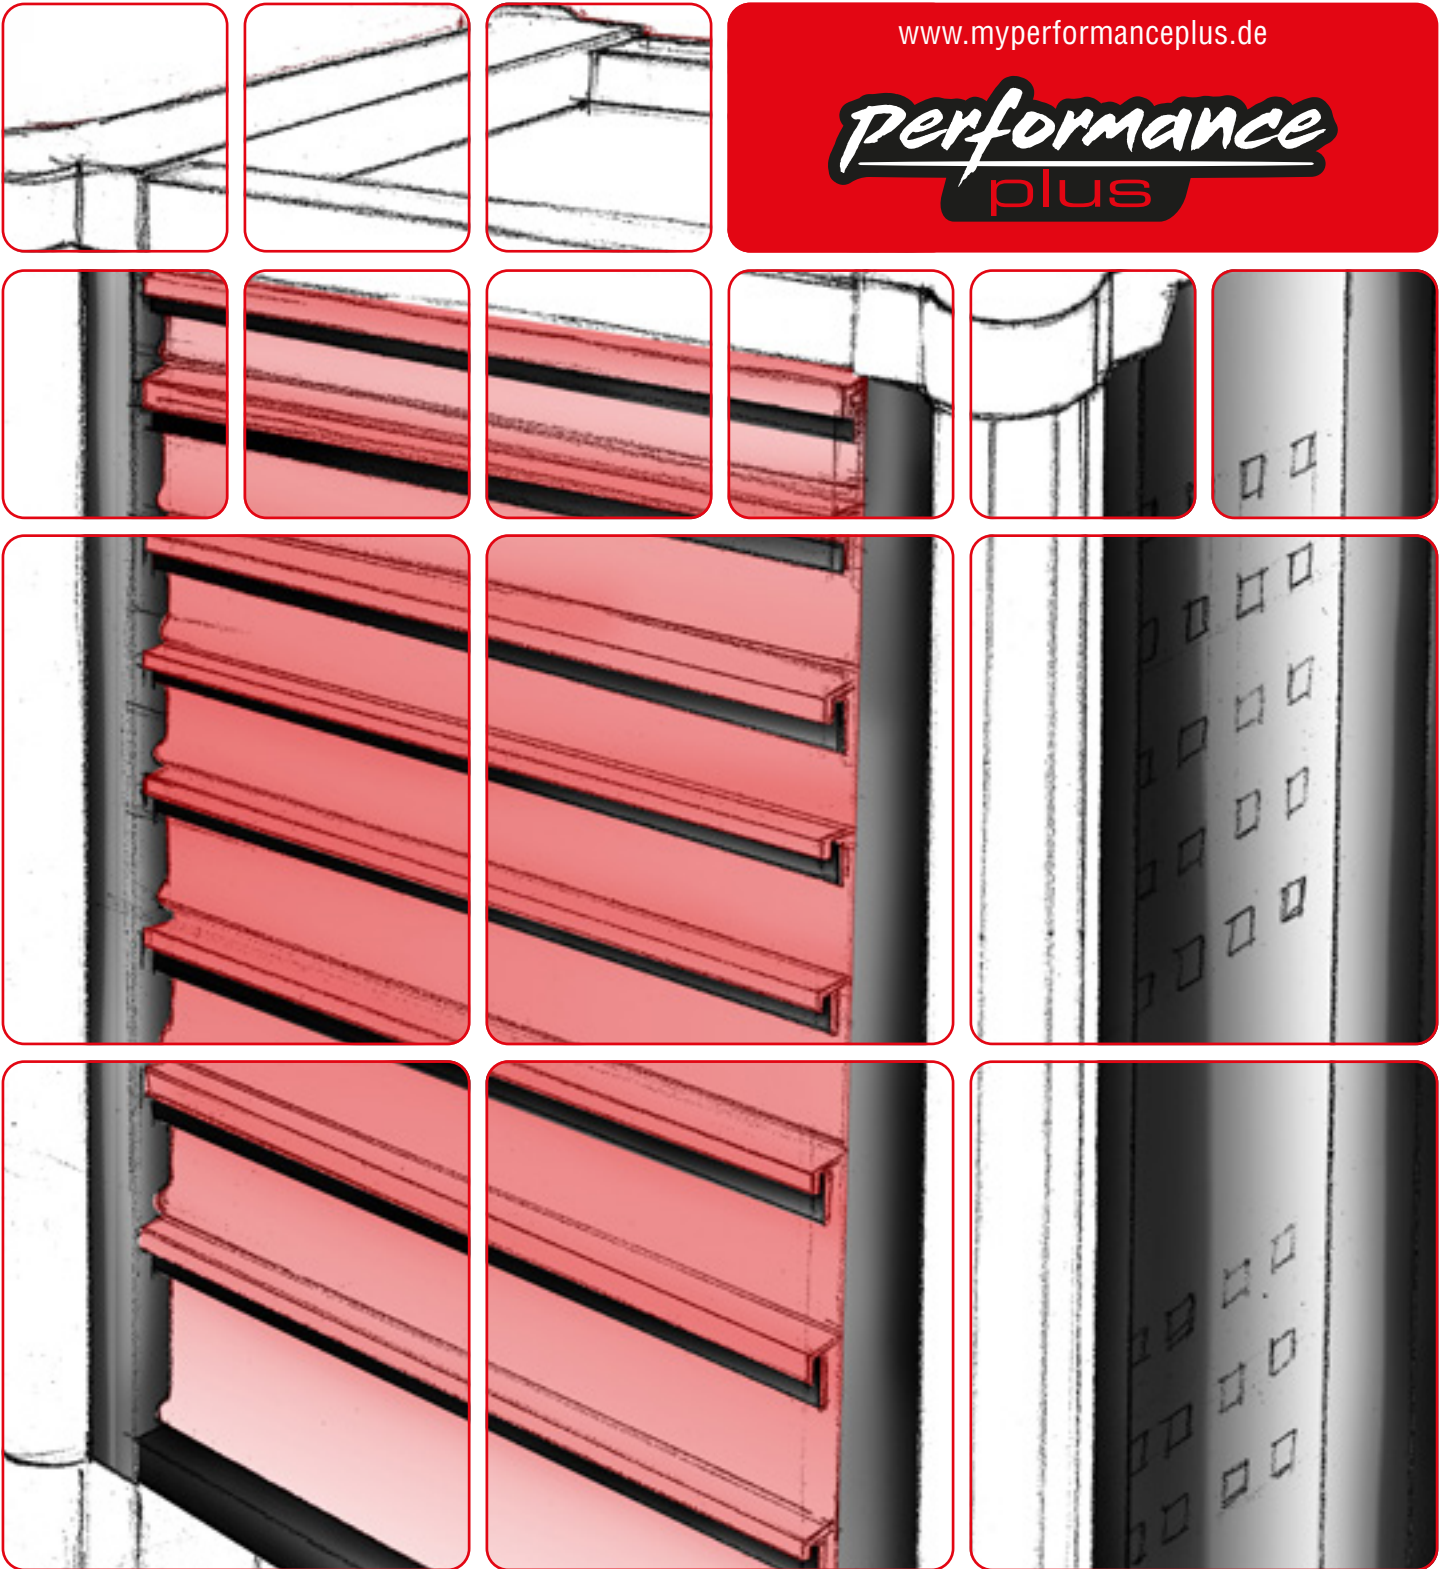

www.myperformanceplus.de

performance
plus

KS TOOLS

EXPERIENCE THE NEW
PREMIUM
WORKSHOP TROLLEYS