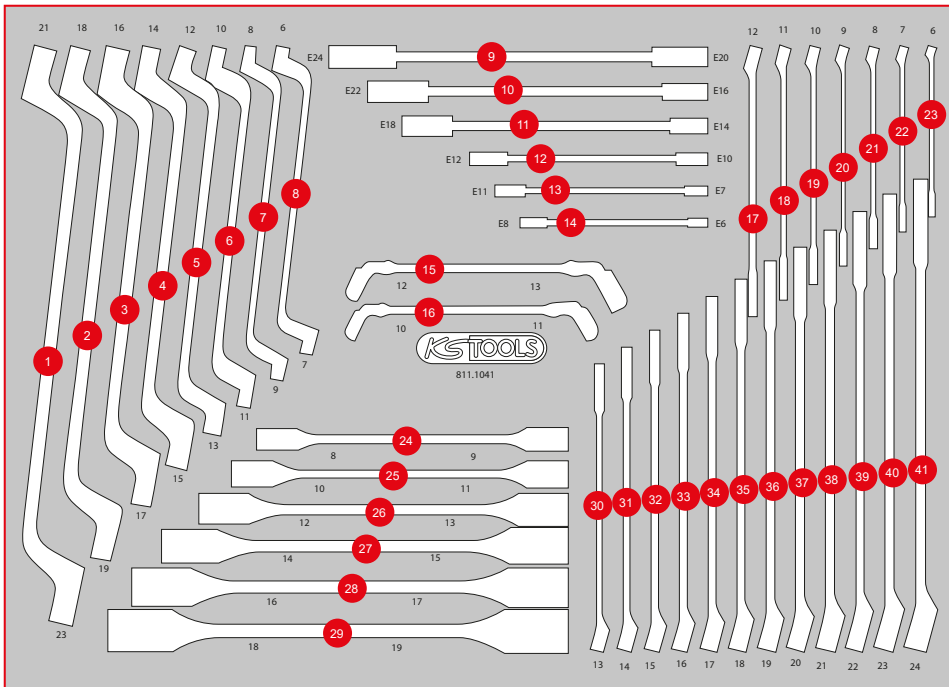

811.1041

M Screw spanner set

Pos.	Code	Description	pcs
1	517.0815	Double ring spanner, offset, 21 x 23 mm	1
2	517.0812	Double ring spanner, offset, 18 x 19 mm	1
3	517.0810	Double ring spanner, offset, 16 x 17 mm	1
4	517.0809	Double ring spanner, offset, 14 x 15 mm	1
5	517.0807	Double ring spanner, offset, 12 x 13 mm	1
6	517.0804	Double ring spanner, offset, 10 x 11 mm	1
7	517.0802	Double ring spanner, offset, 8 x 9 mm	1
8	517.0801	Double ring spanner, offset, 6 x 7 mm	1
9	911.0376	Double ring spanner for Torx E profile, E20 x E24	1
10	911.0375	Double ring spanner for Torx E profile, E16 x E22	1
11	911.0374	Double ring spanner for Torx E profile, E14 x E18	1
12	911.0373	Double ring spanner for Torx E profile, E10 x E12	1
13	911.0372	Double ring spanner for Torx E profile, E7 x E11	1
14	911.0371	Double ring spanner for Torx E profile, E6 x E8	1
15	518.0529	Open double ring spanner, with double joint, 12 x 13 mm	1
16	518.0528	Open double ring spanner, with double joint, 10 x 11	1
17	517.0612	Combination spanners, offset, 12 mm	1
18	517.0611	Combination spanners, offset, 11 mm	1
19	517.0610	Combination spanners, offset, 10 mm	1
20	517.0609	Combination spanners, offset, 9 mm	1
21	517.0608	Combination spanners, offset, 8 mm	1
22	517.0607	Combination spanners, offset, 7 mm	1
23	517.0606	Combination spanners, offset, 6 mm	1
24	517.0301	Double revolving head spanner, 8 x 9mm	1
25	517.0302	Double revolving head spanner, 10 x 11 mm	1
26	517.0303	Double revolving head spanner, 12 x 13 mm	1
27	517.0304	Double revolving head spanner, 14 x 15 mm	1
28	517.0305	Double revolving head spanner, 16 x 17 mm	1
29	517.0306	Double revolving head spanner, 18 x 19 mm	1
30	517.0613	Combination spanners, offset, 13 mm	1
31	517.0614	Combination spanners, offset, 14 mm	1
32	517.0615	Combination spanners, offset, 15 mm	1
33	517.0616	Combination spanners, offset, 16 mm	1
34	517.0617	Combination spanners, offset, 17 mm	1
35	517.0618	Combination spanners, offset, 18 mm	1
36	517.0619	Combination spanners, offset, 19 mm	1
37	517.0620	Combination spanners, offset, 20 mm	1
38	517.0621	Combination spanners, offset, 21 mm	1
39	517.0622	Combination spanners, offset, 22 mm	1
40	517.0623	Combination spanners, offset, 23 mm	1
41	517.0624	Combination spanners, offset, 24 mm	1