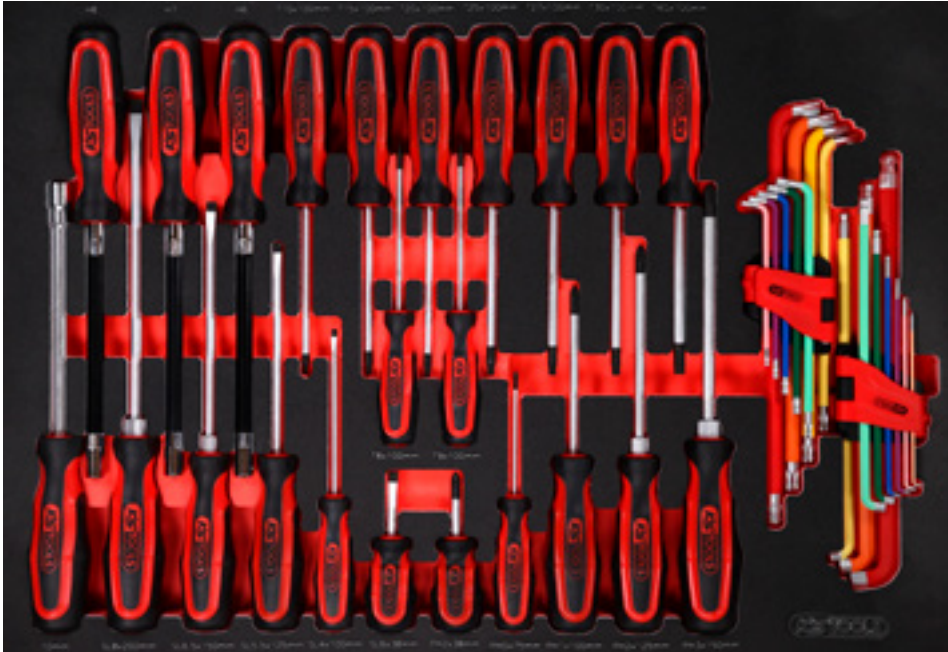

**Paper roll holder** included

**Can holder** included

**SCS ERGOTORQUEPLUS SCREWDRIVER SET, 41 PCS**

**SCS 1/4" +3/8" +1/2" SOCKET WRENCH SET, 111 PCS**

**SCS 1/2" SOCKET WRENCH SET, 111 PCS**

**SCS KEY SET, 41 PCS**

**SCS PLIERS SET, 23 PCS**

**SCS TIRE SERVICE TOOL SET, 43 PCS**

**SCS CHISEL AND HAMMER SET, 22 PCS**

Scan the QR code for a detailed range list

811.0041

**M** Screwdriver set

Pos.	Code	Description	pcs
1	911.1128	ERGOTORQUE Socket screwdriver, 8 mm	1
2	159.1127	ERGOTORQUEplus Socket screwdriver, 7 mm	1
3	159.1126	ERGOTORQUEplus Socket screwdriver, 6 mm	1
4	159.1032	ERGOTORQUEplus screwdriver, Torx, T10	1
5	159.1033	ERGOTORQUEplus screwdriver, Torx, T15	1
6	159.1034	ERGOTORQUEplus screwdriver, Torx, T20	1
7	159.1035	ERGOTORQUEplus screwdriver, Torx, T25	1
8	159.1036	ERGOTORQUEplus screwdriver, Torx, T27	1
9	159.1037	ERGOTORQUEplus screwdriver, Torx, T30	1
10	159.1038	ERGOTORQUEplus screwdriver, Torx, T40	1
11	159.1208	ERGOTORQUEplus socket screwdriver, 10 mm	1
12	159.1011	ERGOTORQUEplus screwdriver for slotted screws, 8 mm, 315 mm	1
13	159.1009	ERGOTORQUEplus screwdriver for slotted screws, 6,5 mm, 255 mm	1
14	159.1006	ERGOTORQUEplus screwdriver for slotted screws, 5,5 mm, 230 mm	1
15	159.1004	ERGOTORQUEplus screwdriver for slotted screws, 4 mm, 180 mm	1
16	159.1030	ERGOTORQUEplus screwdriver, Torx, T8	1
17	159.1031	ERGOTORQUEplus screwdriver, Torx, T9	1
18	159.1001	ERGOTORQUEplus screwdriver for slotted screws, 6 mm, stubby	1
19	159.1026	ERGOTORQUEplus screwdriver for screws PH, PH2, stubby	1
20	159.1027	ERGOTORQUEplus screwdriver for screws PH, PH0, 155 mm	1
21	159.1029	ERGOTORQUEplus screwdriver for screws PH, PH1, 205 mm	1
22	159.1022	ERGOTORQUEplus screwdriver for screws PH, PH2, 230 mm	1
23	159.1024	ERGOTORQUEplus screwdriver for screws PH, PH3, 265 mm	1
24	151.4530	Ball ended Torx key wrench set, extra long and bent 108°, 9 pcs	9
25	151.4560	Ball ended hexagon key wrench set, 108° angled, 9 pcs	9