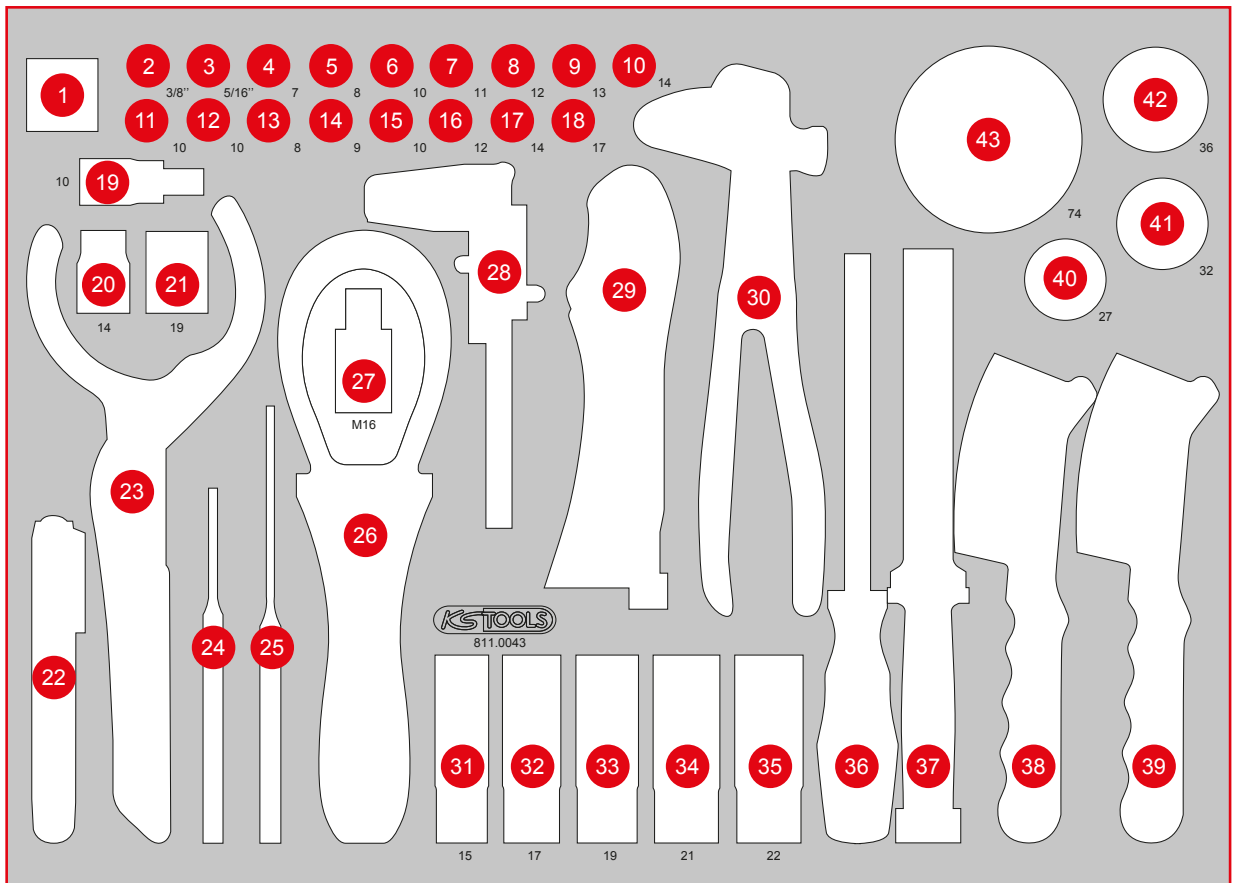

Pos.	Code	Description	pcs	Pos.	Code	Description	pcs	Pos.	Code	Description	pcs
21	150.2155	1/2" Brake calliper socket, pentagon, 19 mm	1	29	115.1175	Round jaw-American type, 175 mm	1	36	157.0960	Brake saddle file, extra narrow, 270 mm	1
22	150.2199	Brake fluid tester	1	30	150.2025	Wheel balance weight pliers, 250 mm	1	37	911.8132	Glass fibre chisel, 22 mm	1
23	150.9317	Oil filter pliers, 50-125 mm	1	31	515.0991	SlimPOWER 1/2"Alloy rim impact socket, 15 mm	1	38	201.2335	Steel wire brake saddle brush, 2-row, straight	1
24	156.0114	Pin punch octagonal shaft, mirror polished, Ø 5mm	1	32	515.0992	SlimPOWER 1/2"Alloy rim impact socket, 17mm	1	39	201.2340	Brass wire brake saddle brush, 2-row, curved	1
25	156.0122	Pin punch octagonal shaft, mirror polished, extra long, Ø 4mm	1	33	515.0993	SlimPOWER 1/2"Alloy rim impact socket, 19 mm	1	40	150.9217	3/8" Universal Oil filter band wrench, SW 27 mm	1
26	155.5005	Oil filter band wrench, Ø 65-105 mm	1	34	515.0994	SlimPOWER 1/2"Alloy rim impact socket, 21 mm	1	41	150.9218	3/8" Universal Oil filter band wrench, SW 32 mm	1
27	911.1348	1/2" Bit socket spline (XZN) tamperproof, M16, 55 mm	1	35	515.0995	SlimPOWER 1/2"Alloy rim impact socket, 22 mm	1	42	150.9219	3/8" Universal Oil filter band wrench, SW 36 mm	1
28	300.0535	Brake disk vernier calliper, 0-60 mm, 162 mm	1					43	150.9215	3/8" Oil filter wrench, 74,2mm, 14 grooves	1