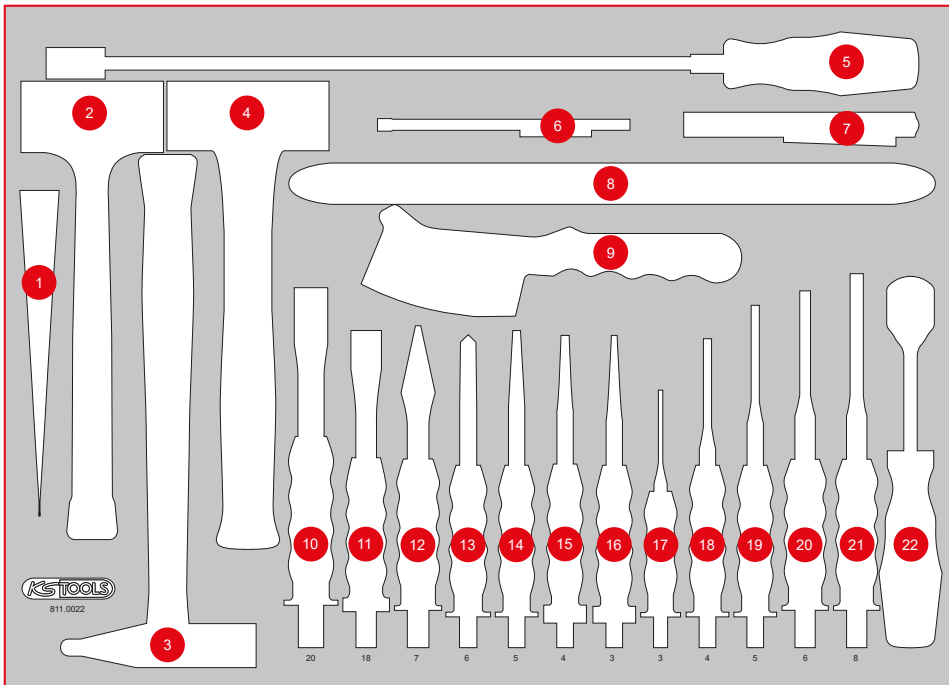

Pos.	Code	Description	pcs
1	911.8138	Trim plastic wedge, 195 x 30mm	1
2	140.5252	Recoil free soft faced hammer, 400 g	1
3	142.1402	Fitters hammer, fiberglas handle, 400 g	1
4	142.5101	Club hammer, fiberglas handle, 1000 g	1
5	550.1025	Flexible magnet lifter, 510mm, Øhead=15mm	1
6	550.1001	2in1 Telescopic solenoid holder with washer jet cleaning and setting tool, 150 - 675 mm	1
7	150.4370	perfectLight torch 85 lumen	1
8	911.8146	Tyre lever, 370 mm	1
9	201.2335	Steel wire brake saddle brush, 2-row, straight 225 mm	1
10	156.0241	Flat chisel, octagon, 20 mm	1
11	156.0254	Flat chisel, octagon, 18 mm	1
12	156.0242	Cross chisel, octagon, 7 mm	1
13	156.0243	Centre punch, octagon 10 mm	1
14	156.0244	Punch, Ø 5 mm, conical	1
15	156.0238	Punch, Ø 4 mm, conical	1
16	156.0237	Punch, Ø 3 mm, conical	1
17	156.0231	Pin punch, Ø 3 mm, cylindrical shaft	1
18	156.0232	Pin punch, Ø 4 mm, cylindrical shaft	1
19	156.0233	Pin punch, Ø 5 mm, cylindrical shaft	1
20	156.0234	Pin punch, Ø 6 mm, cylindrical shaft	1
21	156.0235	Pin punch, Ø 8 mm, cylindrical shaft	1
22	907.2232	Gasket scraper, 25 x 200 mm	1