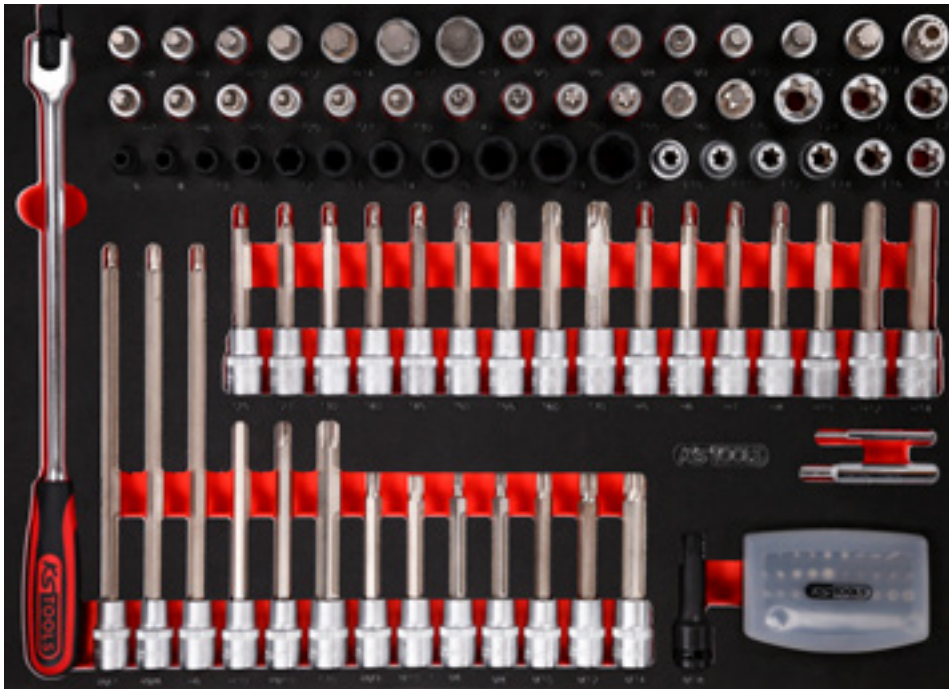

811.1111

M 1/2" Screwdriver bit set

111

568 x 398

P10

P10TC

P15

P20

P30

P35

P45

Pos.	Code	Description	pcs
1	917.1455	1/2" Flexi head drive handle	1
2	911.1308	1/2" Bit socket hexagon, short, 8 mm	1
3	911.1309	1/2" Bit socket hexagon, short, 9 mm	1
4	911.1310	1/2" Bit socket hexagon, short, 10 mm	1
5	911.1312	1/2" Bit socket hexagon, short, 12 mm	1
6	911.1314	1/2" Bit socket hexagon, short, 14 mm	1
7	911.1317	1/2" Bit socket hexagon, short, 17 mm	1
8	911.1319	1/2" Bit socket hexagon, short, 19 mm	1
9	911.1340	1/2" Bit socket spline (XZN), M5, 55 mm	1
10	911.1341	1/2" Bit socket spline (XZN), M6, 55 mm	1
11	911.1342	1/2" Bit socket spline (XZN), M8, 55 mm	1
12	911.1313	1/2" Bit socket spline (XZN), M9, 55 mm	1
13	911.1343	1/2" Bit socket spline (XZN), M10, 55 mm	1
14	911.1344	1/2" Bit socket spline (XZN), M12, 55 mm	1

Pos.	Code	Description	pcs
15	911.1345	1/2" Bit socket spline (XZN), M14, 55 mm	1
16	911.1348	1/2" Bit socket spline (XZN) tamperproof, M16, 55 mm	1
17	911.1307	1/2" Bit socket hexagon, short, 7 mm	1
18	911.1306	1/2" Bit socket hexagon, short, 6 mm	1
19	911.1305	1/2" Bit socket hexagon, short, 5 mm	1
20	911.1362	1/2" Bit socket Torx, T25	1
21	911.1363	1/2" Bit socket Torx, T27	1
22	911.1364	1/2" Bit socket Torx, T30	1
23	911.1365	1/2" Bit socket Torx, T40	1
24	911.1366	1/2" Bit socket Torx, T45	1
25	911.1367	1/2" Bit socket Torx, T50	1
26	911.1368	1/2" Bit socket Torx, T55	1
27	911.1369	1/2" Bit socket Torx, T60	1

Pos.	Code	Description	pcs
28	911.1370	1/2" Bit socket Torx, T70	1
29	911.4326	1/2" Torx E Socket, E24	1
30	911.4325	1/2" Torx E Socket, E22	1
31	911.4324	1/2" Torx E Socket, E20	1
32	913.1473	1/4" Spiral profile impact socket, 6 mm	1
33	913.1408	1/4" Spiral profile impact socket, 8 mm	1
34	913.1410	1/4" Spiral profile impact socket, 10 mm	1
35	913.1470	1/4" Spiral profile impact socket, 11 mm	1
36	913.1412	1/4" Spiral profile impact socket, 12 mm	1
37	913.1468	1/2" Spiral profile impact socket, 13 mm	1
38	913.1467	1/2" Spiral profile impact socket, 14 mm	1
39	913.1466	1/2" Spiral profile impact socket, 15 mm	1
40	913.1465	1/2" Spiral profile impact socket, 17 mm	1
41	913.1464	1/2" Spiral profile impact socket, 19 mm	1