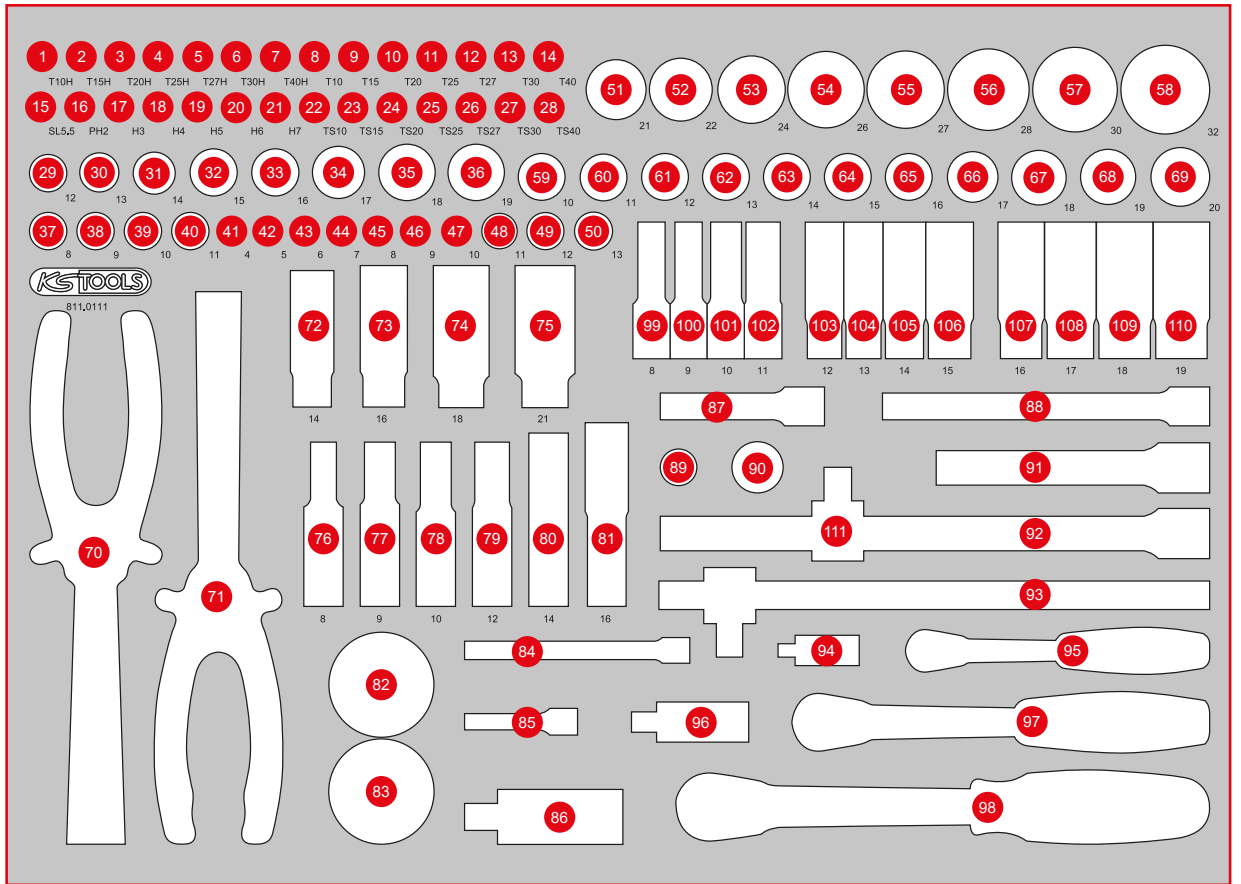

Pos.	Code	Description	pcs	Pos.	Code	Description	pcs	Pos.	Code	Description	pcs
61	917.1212	1/2" Hexagonal socket, 12 mm	1	79	500.7304	3/8" Glow plug joint sockets, short, 75 mm, 12 mm	1	96	911.3850	3/8" Universal joint	1
62	917.1213	1/2" Hexagonal socket, 13 mm	1	80	500.7305	3/8" Glow plug joint sockets, short, 75 mm, 14 mm	1	97	920.3890	3/8" SlimPOWER Reversible ratchet, 72 teeth	1
63	917.1214	1/2" Hexagonal socket, 14 mm	1	81	500.7306	3/8" Glow plug joint sockets, short, 75 mm, 16 mm	1	98	920.1290	1/2" SlimPOWER Reversible ratchet, 72 teeth	1
64	917.1215	1/2" Hexagonal socket, 15 mm	1	82	914.1410	Mini hand reversible ratchet, 1/4", 72 teethh	1	99	917.3828	3/8" Hexagonal socket, deep, 8 mm	1
65	917.1216	1/2" Hexagonal socket, 16 mm	1	83	914.3810	Mini hand reversible ratchet, 3/8", 72 teethh	1	100	917.3829	3/8" Hexagonal socket, deep, 9 mm	1
66	917.1217	1/2" Hexagonal socket, 17 mm	1	84	911.1424	1/4" Extension with hexagon drive, 100 mm	1	101	917.3830	3/8" Hexagonal socket, deep, 10 mm	1
67	917.1218	1/2" Hexagonal socket, 18 mm	1	85	911.1423	1/4" Extension with hexagon drive, 50 mm	1	102	917.3831	3/8" Hexagonal socket, deep, 11 mm	1
68	917.1219	1/2" Hexagonal socket, 19 mm	1	86	911.1250	1/2" Universal joint	1	103	917.3832	3/8" Hexagonal socket, deep, 12 mm	1
69	917.1220	1/2" Hexagonal socket, 20 mm	1	87	911.3801	3/8" Extension with knurling, 75 mm	1	104	917.3833	3/8" Hexagonal socket, deep, 13 mm	1
70	500.7310	Glow plug pliers, angled, 235 mm	1	88	911.3802	3/8" Extension with knurling, 150 mm	1	105	917.3834	3/8" Hexagonal socket, deep, 14 mm	1
71	500.7330	Glow plug pliers, 265 mm	1	89	911.3897	3/8" Reducing adaptor, 3/8" F x 1/4" M	1	106	917.3835	3/8" Hexagonal socket, deep, 15 mm	1
72	911.3990	3/8" Special spark plug socket, thin-walled, 14 mm	1	90	911.3826	3/8" Slider/Reducing adaptor, 1/2" F x 3/8" M	1	107	917.3836	3/8" Hexagonal socket, deep, 16 mm	1
73	911.3804	3/8" Spark plug socket, 16 mm	1	91	911.1202	1/2" Extensions, 125 mm	1	108	917.3837	3/8" Hexagonal socket, deep, 17 mm	1
74	911.3823	3/8" Spark plug socket, 18 mm	1	92	911.1203	1/2" Extensions, 250 mm	1	109	917.3838	3/8" Hexagonal socket, deep, 18 mm	1
75	911.3805	3/8" Spark plug socket, 21 mm	1	93	911.1204	Sliding T-bar, 1/2", 250 mm	1	110	917.3839	3/8" Hexagonal socket, deep, 19 mm	1
76	500.7301	3/8" Glow plug joint sockets, short, 75 mm, 8 mm	1	94	911.1450	1/4" Universal joint	1	111	911.1207	3/8" Sliding adaptor, 3/8" F x 1/2" M	1
77	500.7302	3/8" Glow plug joint sockets, short, 75 mm, 9 mm	1	95	920.1490	1/4" SlimPOWER Reversible ratchet, 72 teeth	1				
78	500.7303	3/8" Glow plug joint sockets, short, 75 mm, 10 mm	1								