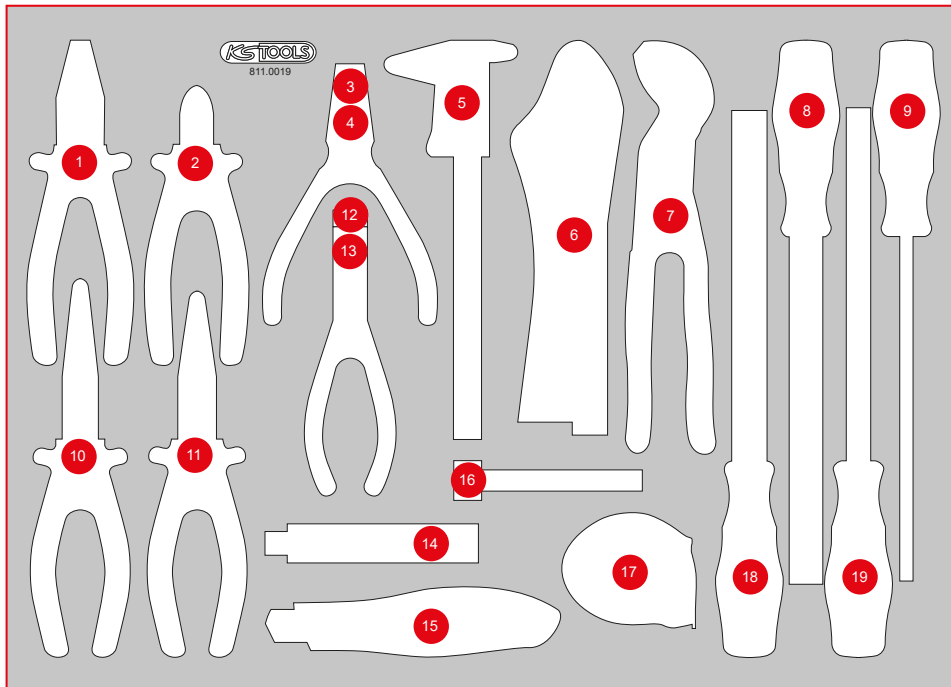

Pos.	Code	Description	pcs
1	157.0405	Tri-bastard file, form C, cut 2, 200 mm	1
2	157.0105	Halfround file, form E, cut 2, 20 mm	1
3	157.0005	Flat file, form B, cut 2, 200 mm	1
4	157.0205	Round file, form F, cut 2, 200 mm	1
5	907.2166	Snap off blades 0,5 x1 8 x 100 mm, dispenser with 10 pieces	10
6	300.0114	Tape measure with locking device and belt clip, black red, 5 m, 19 mm	1
7	300.0510	Pocket vernier calliper 0-150 mm, 235 mm	1
8	300.0600	Feeler gauge, 20 Blades, 0,05-1 mm	1
9	907.2135	Universal snap off blade knife 18 mm	1
10	115.1033	Self grip wrench, 220 mm	1
11	115.2010	Water pump pliers, 240 mm	1
12	500.1026	Circlip pliers for external circlips, angled, 160 mm	1
13	500.1029	Circlip pliers for external circlips, 160 mm	1
14	500.1032	Circlip pliers for internal circlips, angled, 160 mm	1
15	500.1035	Circlip pliers for internal circlips, 160 mm	1
16	115.1012	ERGOTORQUE diagonal side cutter, 160 mm	1
17	115.1021	ERGOTORQUE combination pliers, 180 mm	1
18	115.1019	ERGOTORQUE bent nose pliers serrated, 210 mm	1
19	115.1024	ERGOTORQUE long nose pliers serrated cutter, 200 mm	1