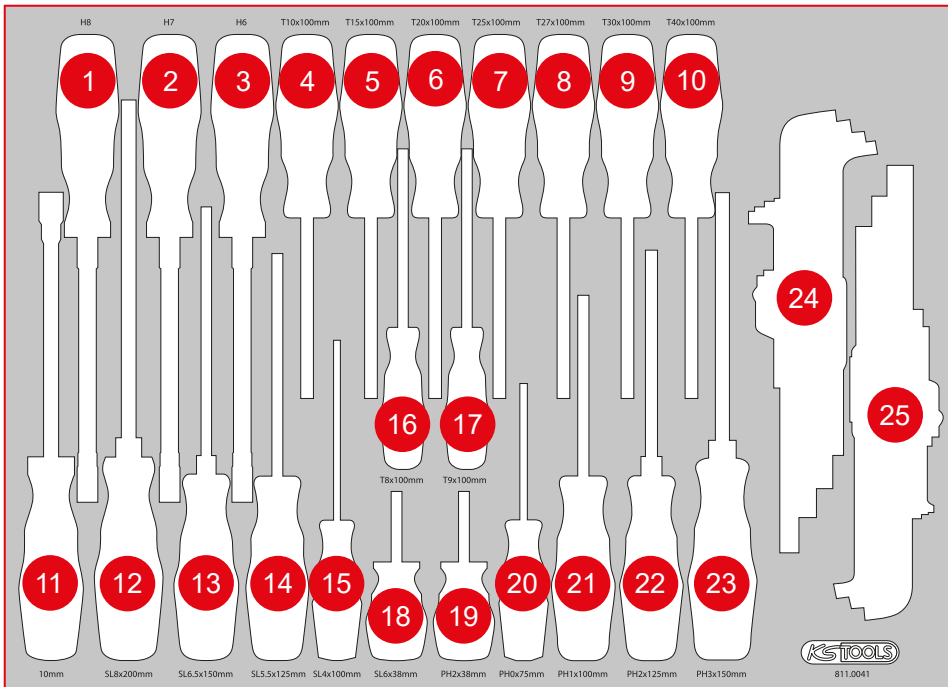

**SCS PLIERS SET, 23 PCS**

**SCS TIRE SERVICE TOOL SET, 43 PCS**

**SCS CHISEL AND HAMMER SET, 22 PCS**

Scan the QR code for a detailed range list

811.0041

**M** Screwdriver set

Pos.	Code	Description	pcs
1	911.1128	ERGOTORQUE Socket screwdriver, 8 mm	1
2	159.1127	ERGOTORQUEplus Socket screwdriver, 7 mm	1
3	159.1126	ERGOTORQUEplus Socket screwdriver, 6 mm	1
4	159.1032	ERGOTORQUEplus screwdriver, Torx, T10	1
5	159.1033	ERGOTORQUEplus screwdriver, Torx, T15	1
6	159.1034	ERGOTORQUEplus screwdriver, Torx, T20	1
7	159.1035	ERGOTORQUEplus screwdriver, Torx, T25	1
8	159.1036	ERGOTORQUEplus screwdriver, Torx, T27	1
9	159.1037	ERGOTORQUEplus screwdriver, Torx, T30	1
10	159.1038	ERGOTORQUEplus screwdriver, Torx, T40	1
11	159.1208	ERGOTORQUEplus socket screwdriver, 10 mm	1
12	159.1011	ERGOTORQUEplus screwdriver for slotted screws, 8 mm, 315 mm	1
13	159.1009	ERGOTORQUEplus screwdriver for slotted screws, 6,5 mm, 255 mm	1
14	159.1006	ERGOTORQUEplus screwdriver for slotted screws, 5,5 mm, 230 mm	1
15	159.1004	ERGOTORQUEplus screwdriver for slotted screws, 4 mm, 180 mm	1
16	159.1030	ERGOTORQUEplus screwdriver, Torx, T8	1
17	159.1031	ERGOTORQUEplus screwdriver, Torx, T9	1
18	159.1001	ERGOTORQUEplus screwdriver for slotted screws, 6 mm, stubby	1
19	159.1026	ERGOTORQUEplus screwdriver for screws PH, PH2, stubby	1
20	159.1027	ERGOTORQUEplus screwdriver for screws PH, PH0, 155 mm	1
21	159.1029	ERGOTORQUEplus screwdriver for screws PH, PH1, 205 mm	1
22	159.1022	ERGOTORQUEplus screwdriver for screws PH, PH2, 230 mm	1
23	159.1024	ERGOTORQUEplus screwdriver for screws PH, PH3, 265 mm	1
24	151.4530	Ball ended Torx key wrench set, extra long and bent 108°, 9 pcs	9
25	151.4560	Ball ended hexagon key wrench set, 108° angled, 9 pcs	9