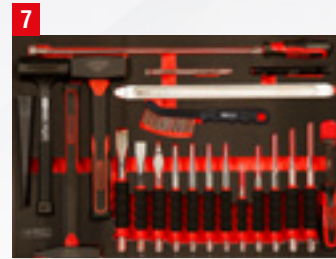

SCS CHISEL AND HAMMER SET, 22 PCS