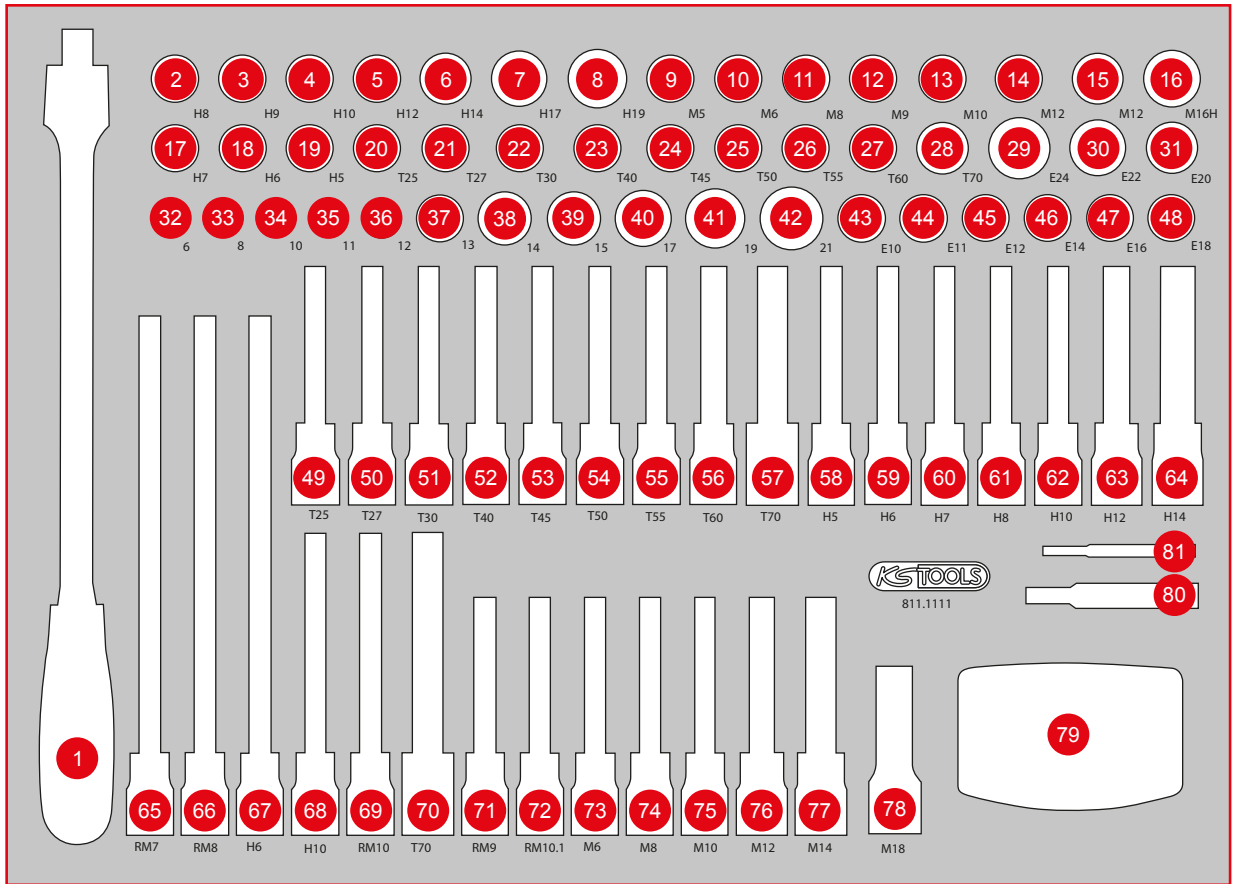

Pos.	Code	Description	pcs	Pos.	Code	Description	pcs	Pos.	Code	Description	pcs
42	913.1463	1/2" Spiral profile impact socket, 21 mm	1	56	911.1529	1/2" Bit socket Torx, long, T60	1	70	911.1942	1/2" Bit socket Torx, T70, 140 mm	1
43	911.4333	1/2" Torx E Socket, E10	1	57	911.1517	1/2" Bit socket Torx, long, T70	1	71	911.1925	1/2" Bit socket RIBE, M9, 110 mm	1
44	911.4334	1/2" Torx E Socket, E11	1	58	911.1325	1/2" Bit socket hexagon, long, 5 mm	1	72	911.4554	1/2" Bit socket RIBE, M10.1, 110 mm	1
45	911.4335	1/2" Torx E Socket, E12	1	59	911.1326	1/2" Bit socket hexagon, long, 6 mm	1	73	911.1351	1/2" Bit socket spline (XZN), M6, 110 mm	1
46	911.4336	1/2" Torx E Socket, E14	1	60	911.1327	1/2" Bit socket hexagon, long, 7 mm	1	74	911.1352	1/2" Bit socket spline (XZN), M8, 110 mm	1
47	911.4322	1/2" Torx E Socket, E16	1	61	911.1328	1/2" Bit socket hexagon, long, 8 mm	1	75	911.1353	1/2" Bit socket spline (XZN), M10, 110 mm	1
48	911.4323	1/2" Torx E Socket, E18	1	62	911.1330	1/2" Bit socket hexagon, long, 10 mm	1	76	911.1354	1/2" Bit socket spline (XZN), M12, 110 mm	1
49	911.1522	1/2" Bit socket Torx, long, T25	1	63	911.1332	1/2" Bit socket hexagon, long, 12 mm	1	77	911.1355	1/2" Bit socket spline (XZN), M14, 110 mm	1
50	911.1523	1/2" Bit socket Torx, long, T27	1	64	917.1332	1/2" Bit socket hexagon, long, 14 mm	1	78	515.1176	1/2" impact socket, XZN, M18 long	1
51	911.1524	1/2" Bit socket Torx, long, T30	1	65	911.1993	1/2" Bit socket RIBE, M7, 240 mm	1	79	911.2055	1/4" Bit set, 31 pcs	1
52	911.1525	1/2" Bit socket Torx, long, T40	1	66	911.1994	1/2" Bit socket RIBE, M8, 240 mm	1	80	913.1475	Extension drive, large	1
53	911.1526	1/2" Bit socket Torx, long, T45	1	67	911.5313	Hex bit socket, ball ended, long, 1/2", 6 mm	1	81	913.1474	Extension drive, small	1
54	911.1527	1/2" Bit socket Torx, long, T50	1	68	911.1960	1/2" Bit socket hexagon, 10 mm, 140 mm	1				
55	911.1528	1/2" Bit socket Torx, long, T55	31	69	911.1980	1/2" Bit socket RIBE, M10, 140 mm	1