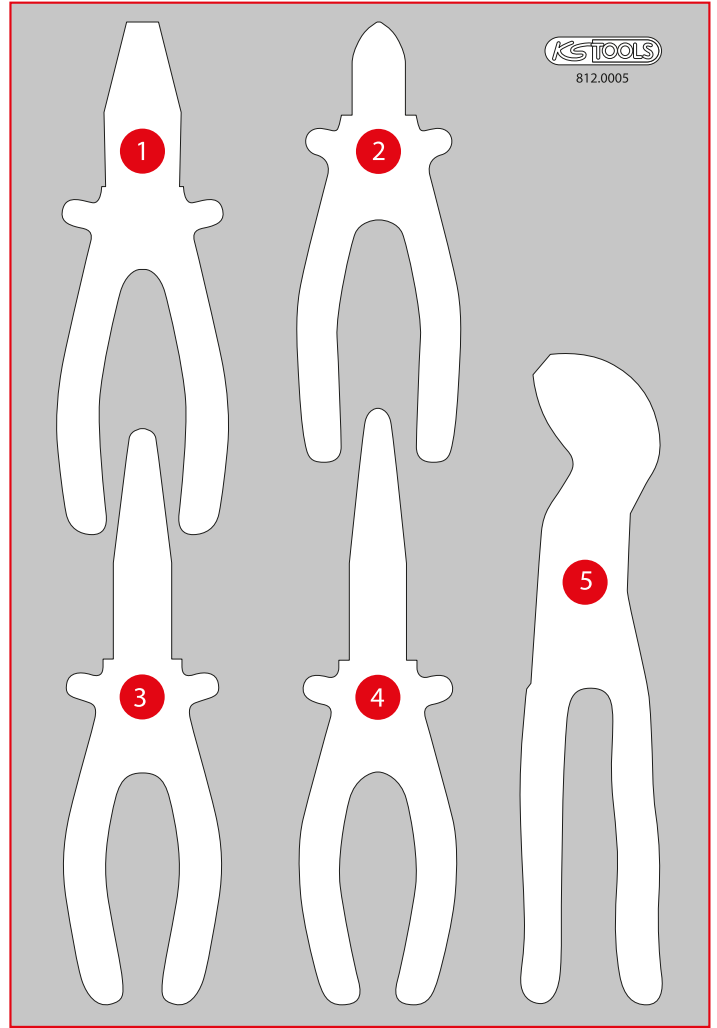

## S Spanner set

268 x 398

P35

Pos.	Code	Description	pcs
1	115.1021	ERGOTORQUE combination pliers, 180 mm	1
2	115.1012	ERGOTORQUE diagonal side cutter, 160mm	1
3	115.1019	ERGOTORQUE bent nose pliers serrated, 210 mm	1
4	115.1024	ERGOTORQUE long nose pliers serrated cutter, 200 mm	1
5	115.2010	Water pump pliers, 240mm	1