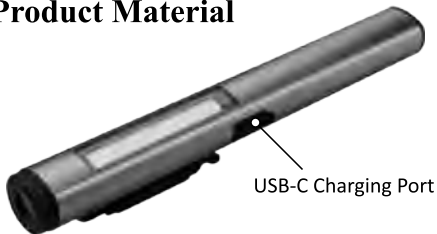

Product Material