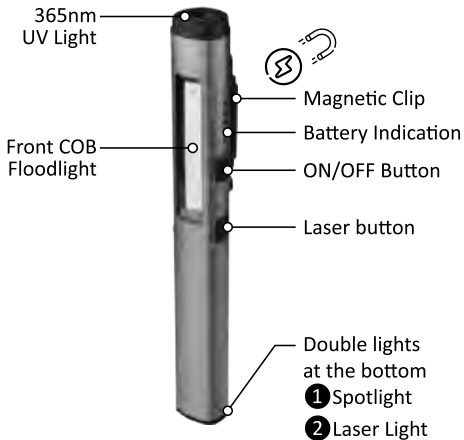

Product Material